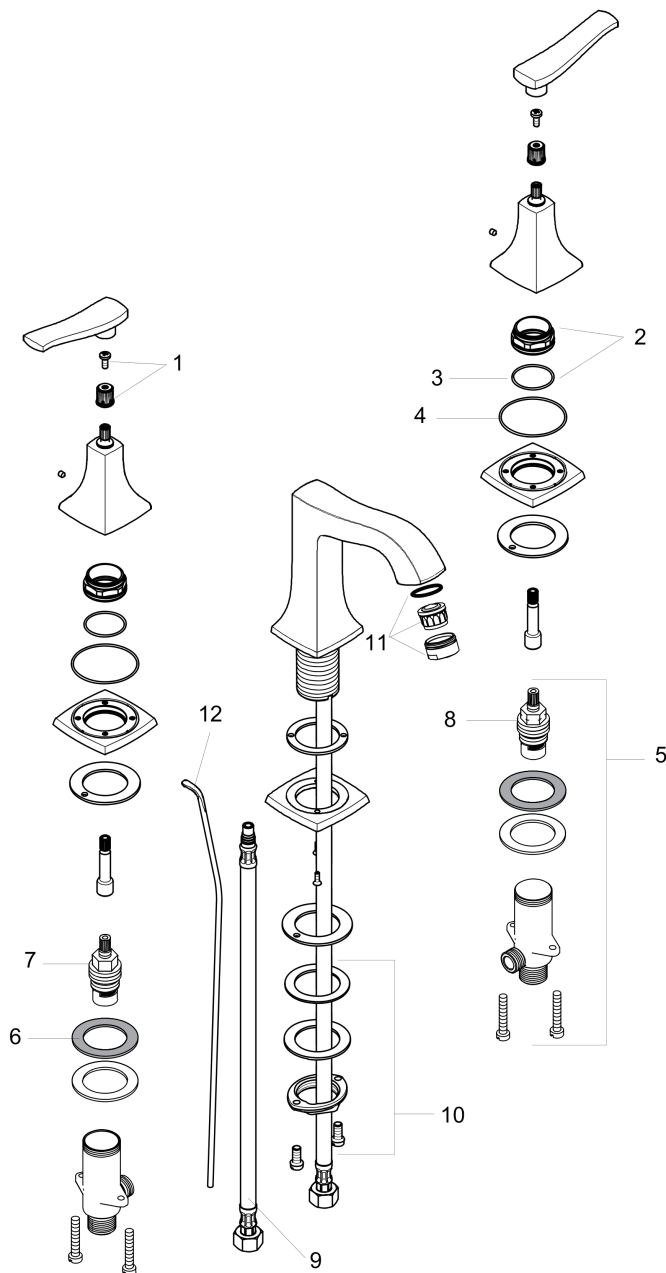

Metropol Classic
Widespread Faucet 110 with Lever Handles and Pop-Up Drain, 1.2 GPM
Finishes : brushed nickel Part no. : 31330821

Exploded drawing

Year of production: >01/18

Metropol Classic
Widespread Faucet 110 with Lever Handles and Pop-Up Drain, 1.2 GPM
 Finishes : brushed nickel Part no. : 31330821

Spare parts list

Year of production: >01/18

Pos.	Description	Part no.	Price	PU
1	handle fixing set	98932000	-	1
2	nut	92825000	-	1
3	O-ring 29x1,5	92738000	-	1
4	O-ring 48x1,5	92159000	-	1
5	stop valve cpl.	97357001	-	1
6	lever collar	97548000	-	1
7	shut off unit right closing	94009000	-	1
8	shut off unit left closing	94008000	-	1
9	connection hose 18½" M8x0,75 3/8"	96321001	-	1
10	fixing set (Ø 32)	13961000	-	1
11	aerator M24x1 (4,5 l/min)	92877820	-	1
12	pull rod	96657820	-	1
a	pop up waste	88509820	-	1
b	spout cpl.	95394820	-	1