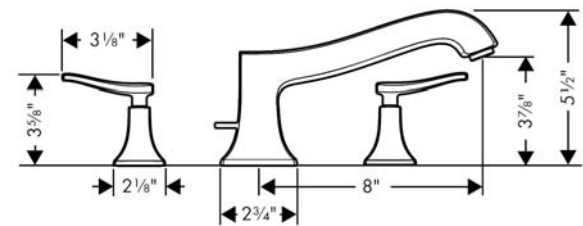

**Metris C**  
**3-Hole Roman Tub Set Trim**  
 Finishes : **chrome** Part no. : **31313001**

**Description**

**Features**

- 90° ceramic valves

**Item details**

**Compliance**

**Product image**

**Scale drawing**

**Metris C**  
**3-Hole Roman Tub Set Trim**  
 Finishes : **chrome**    Part no. : **31313001**

**Exploded drawing**

Year of production: >10/09

**Metris C**  
**3-Hole Roman Tub Set Trim**  
 Finishes : **chrome** Part no. : **31313001**

**Spare parts list**

Year of production: >10/09

Pos.	Description	Part no.	Price	PU
1	hollow set screw M6x6	97660000	-	1
2	aerator M24x1 (25 l/min)	13914000	-	1
3	adapter for spout	88512000	-	1
4	handle fixing set	98932000	-	1
a	base body	06607000	-	1