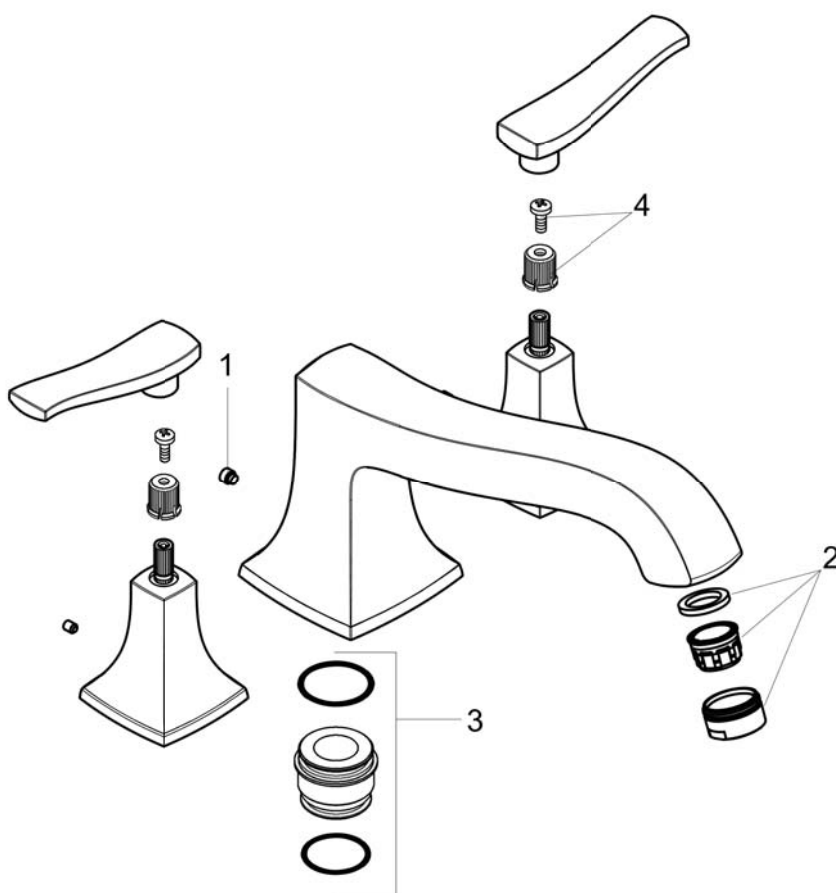

**Metris C**  
**3-Hole Roman Tub Set Trim**  
 Finishes : **chrome** Part no. : **31313001**

**Description**

**Features**

- 90° ceramic valves

**Item details**

**Compliance**

**Product image**

**Scale drawing**

**Metris C**  
**3-Hole Roman Tub Set Trim**  
 Finishes : **chrome**    Part no. : **31313001**

**Exploded drawing**

Year of production: >10/09

**Metris C**  
**3-Hole Roman Tub Set Trim**  
 Finishes : **chrome** Part no. : **31313001**

**Spare parts list**

Year of production: >10/09

Pos.	Description	Part no.	Price	PU
1	hollow set screw M6x6	97660000	-	1
2	aerator M24x1 (25 l/min)	13914000	-	1
3	adapter for spout	88512000	-	1
4	handle fixing set	98932000	-	1
a	base body	06607000	-	1