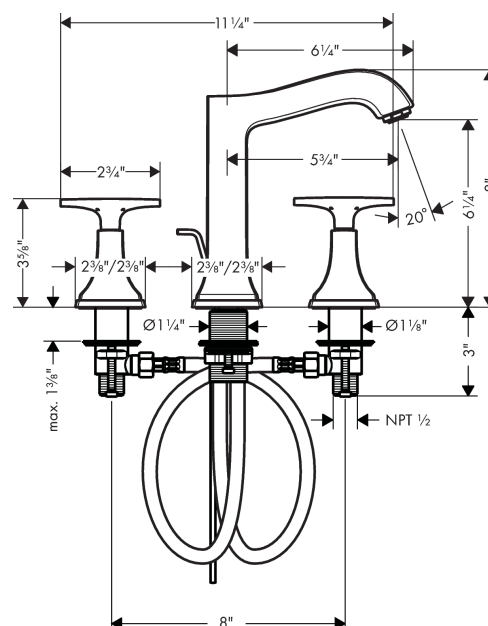

Metropol Classic

Widespread Faucet 160 with Cross Handles and Pop-Up Drain, 1.2 GPM

Finishes : brushed nickel Part no. : 31307821

Description

Features

- Aerated spray
- Flow: 1.2 GPM (4.5 L/Min)
- 90° ceramic valves
- Includes pop-up drain

Item details

List Price

Technology

Compliance

Product image

Scale drawing

Metropol Classic

Widespread Faucet 160 with Cross Handles and Pop-Up Drain, 1.2 GPM

Finishes : brushed nickel Part no. : 31307821

Exploded drawing

Year of production: >01/18

Metropol Classic

Widespread Faucet 160 with Cross Handles and Pop-Up Drain, 1.2 GPM

Finishes : **brushed nickel** Part no. : **31307821**

Spare parts list

Year of production: >01/18

Pos.	Description	Part no.	Price	PU
1	handle fixing set	98932000	-	1
2	nut	92825000	-	1
3	O-ring 29x1,5	92738000	-	1
4	O-ring 48x1,5	92159000	-	1
5	stop valve cpl.	97357001	-	1
6	lever collar	97548000	-	1
7	shut off unit right closing	94009000	-	1
8	shut off unit left closing	94008000	-	1
9	connection hose 18½" M8x0,75 3/8"	96321001	-	1
10	fixing set (Ø 32)	13961000	-	1
11	aerator M24x1 (4,5 l/min)	92877820	-	1
12	pull rod	96657820	-	1
a	pop up waste	88509820	-	1
b	spout cpl.	92820820	-	1