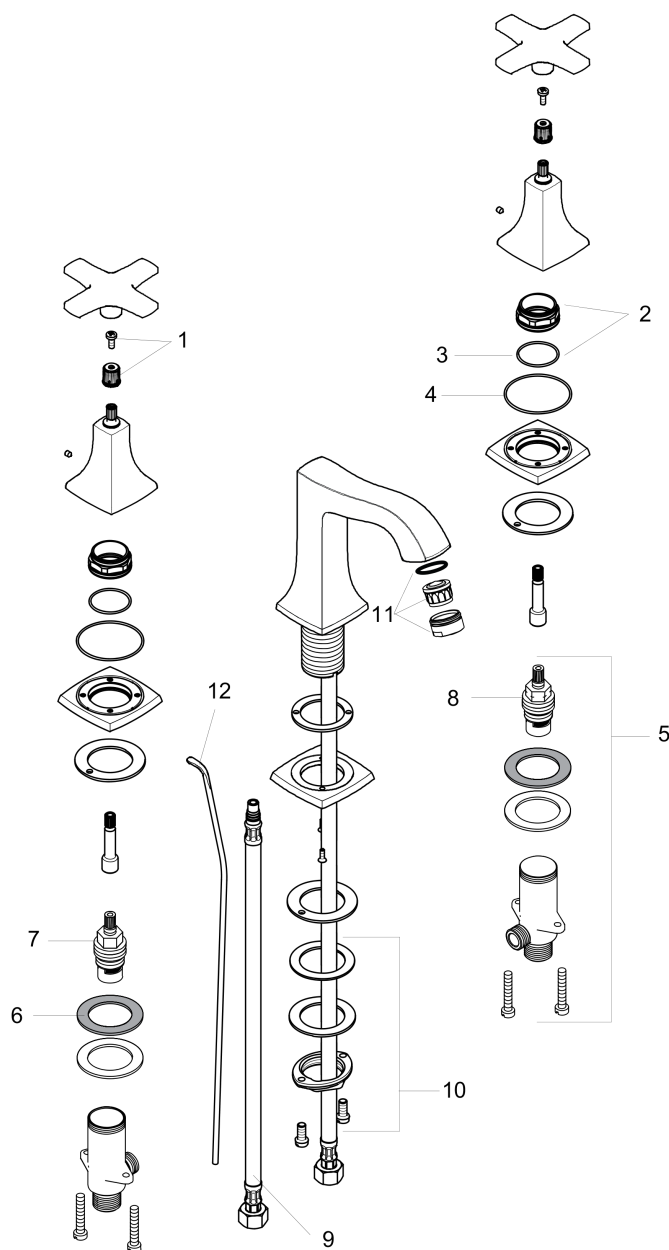

Metropol Classic

Widespread Faucet 160 with Cross Handles and Pop-Up Drain, 1.2 GPM

Finishes : brushed nickel Part no. : 31307821

Description

Features

- Aerated spray
- Flow: 1.2 GPM (4.5 L/Min)
- 90° ceramic valves
- Includes pop-up drain

Item details

List Price

Technology

Compliance

Product image

Scale drawing

Metropol Classic

Widespread Faucet 160 with Cross Handles and Pop-Up Drain, 1.2 GPM

Finishes : brushed nickel Part no. : 31307821

Exploded drawing

Year of production: >01/18

Metropol Classic

Widespread Faucet 160 with Cross Handles and Pop-Up Drain, 1.2 GPM

Finishes : **brushed nickel** Part no. : **31307821**

Spare parts list

Year of production: >01/18

Pos.	Description	Part no.	Price	PU
1	handle fixing set	98932000	-	1
2	nut	92825000	-	1
3	O-ring 29x1,5	92738000	-	1
4	O-ring 48x1,5	92159000	-	1
5	stop valve cpl.	97357001	-	1
6	lever collar	97548000	-	1
7	shut off unit right closing	94009000	-	1
8	shut off unit left closing	94008000	-	1
9	connection hose 18½" M8x0,75 3/8"	96321001	-	1
10	fixing set (Ø 32)	13961000	-	1
11	aerator M24x1 (4,5 l/min)	92877820	-	1
12	pull rod	96657820	-	1
a	pop up waste	88509820	-	1
b	spout cpl.	92820820	-	1