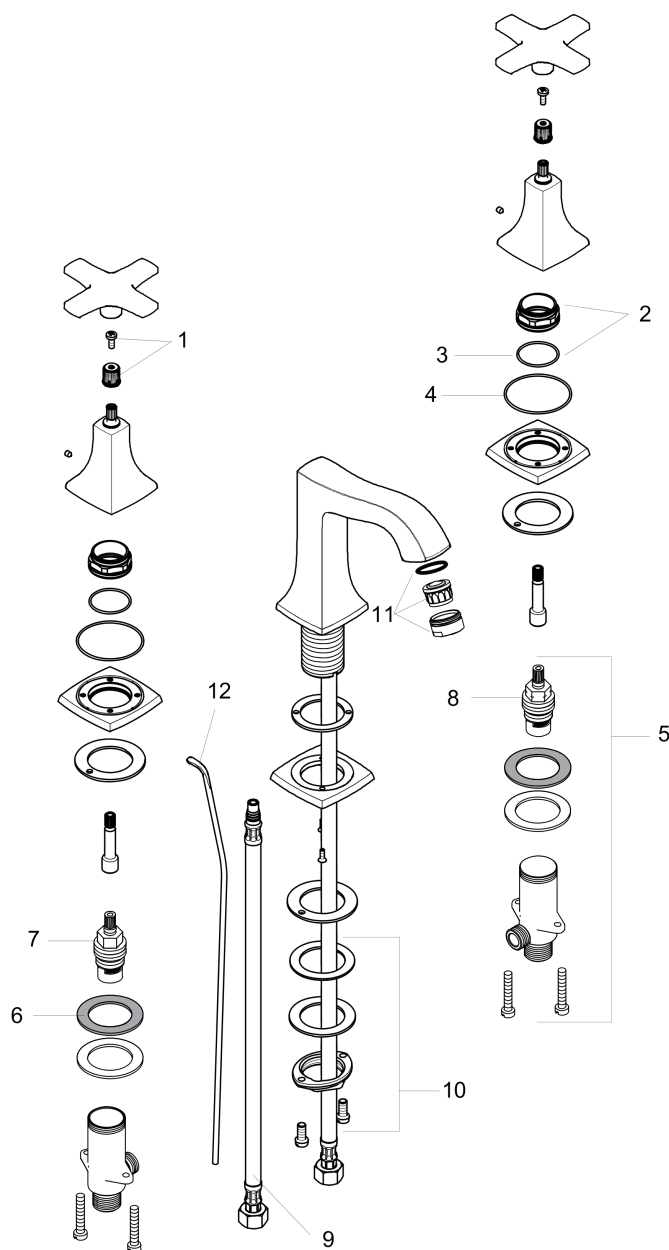

Metropol Classic

Widespread Faucet 160 with Cross Handles and Pop-Up Drain, 1.2 GPM

Finishes : **chrome** Part no. : **31307001**

Exploded drawing

Year of production: >01/18

Metropol Classic

Widespread Faucet 160 with Cross Handles and Pop-Up Drain, 1.2 GPM

Finishes : **chrome** Part no. : **31307001**

Spare parts list

Year of production: >01/18

Pos.	Description	Part no.	Price	PU
1	handle fixing set	98932000	-	1
2	nut	92825000	-	1
3	O-ring 29x1,5	92738000	-	1
4	O-ring 48x1,5	92159000	-	1
5	stop valve cpl.	97357001	-	1
6	lever collar	97548000	-	1
7	shut off unit right closing	94009000	-	1
8	shut off unit left closing	94008000	-	1
9	connection hose 18½" M8x0,75 3/8"	96321001	-	1
10	fixing set (Ø 32)	13961000	-	1
11	aerator M24x1 (4,5 l/min)	92877000	-	1
12	pull rod	96657000	-	1
a	pop up waste	88509000	-	1
b	handle for hot water	92826000	-	1
c	handle for cold water	92827000	-	1
d	escutcheon for handle	92824000	-	1
e	escutcheon	92823000	-	1
f	spout cpl.	92820000	-	1
g	escutcheon for spout	92814000	-	1