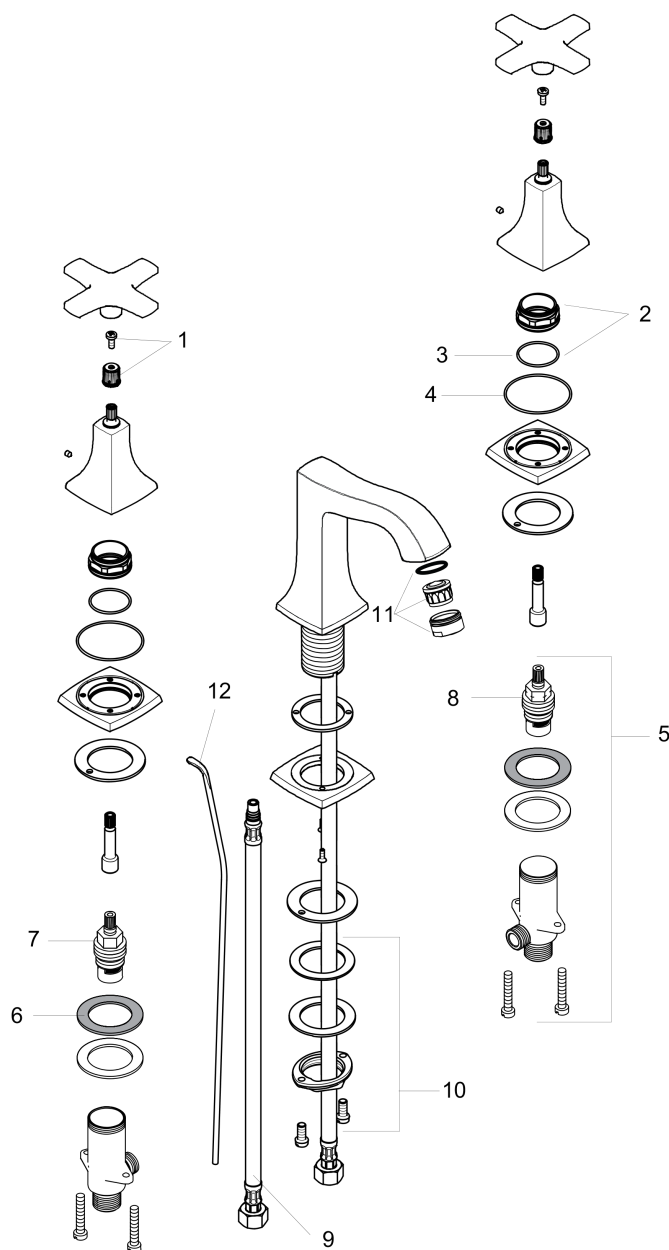

Metropol Classic

Widespread Faucet 110 with Cross Handles and Pop-Up Drain, 1.2 GPM

Finishes : brushed nickel Part no. : 31306821

Exploded drawing

Year of production: >01/18

Metropol Classic

Widespread Faucet 110 with Cross Handles and Pop-Up Drain, 1.2 GPM

Finishes : brushed nickel Part no. : 31306821

Spare parts list

Year of production: >01/18

Pos.	Description	Part no.	Price	PU
1	handle fixing set	98932000	-	1
2	nut	92825000	-	1
3	O-ring 29x1,5	92738000	-	1
4	O-ring 48x1,5	92159000	-	1
5	stop valve cpl.	97357001	-	1
6	lever collar	97548000	-	1
7	shut off unit right closing	94009000	-	1
8	shut off unit left closing	94008000	-	1
9	connection hose 18½" M8x0,75 3/8"	96321001	-	1
10	fixing set (Ø 32)	13961000	-	1
11	aerator M24x1 (4,5 l/min)	92877820	-	1
12	pull rod	96657820	-	1
a	pop up waste	88509820	-	1
b	spout cpl.	95394820	-	1