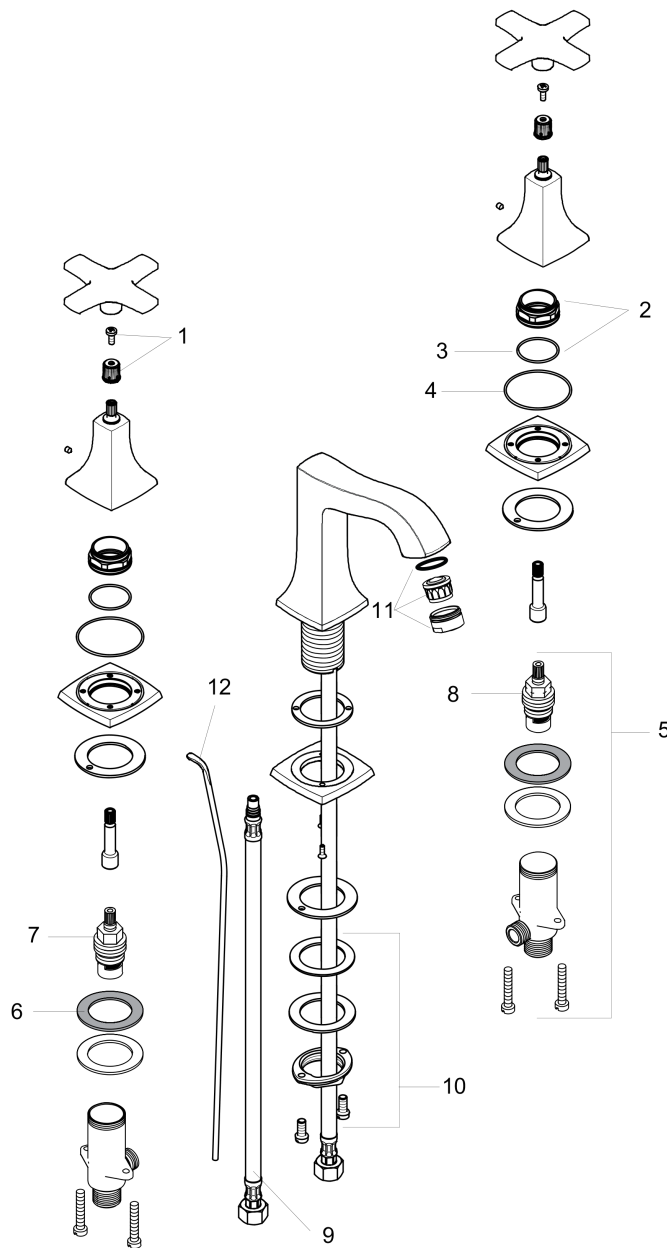

## Metropol Classic

Widespread Faucet 110 with Cross Handles and Pop-Up Drain, 1.2 GPM

Finishes : **chrome** Part no. : **31306001**

### Exploded drawing

Year of production: >01/18

### Spare parts list

Year of production: >01/18

Pos.	Description	Part no.	Price	PU
1	handle fixing set	98932000	-	1
2	nut	92825000	-	1
3	O-ring 29x1,5	92738000	-	1
4	O-ring 48x1,5	92159000	-	1
5	stop valve cpl.	97357001	-	1
6	lever collar	97548000	-	1
7	shut off unit right closing	94009000	-	1
8	shut off unit left closing	94008000	-	1
9	connection hose 18½" M8x0,75 3/8"	96321001	-	1
10	fixing set (Ø 32)	13961000	-	1
11	aerator M24x1 (4,5 l/min)	92877000	-	1
12	pull rod	96657000	-	1
a	handle for hot water	92826000	-	1
b	handle for cold water	92827000	-	1
c	escutcheon for handle	92824000	-	1
d	escutcheon	92823000	-	1
e	escutcheon for spout	92814000	-	1
f	spout cpl.	95394000	-	1
g	pop up waste	88509000	-	1