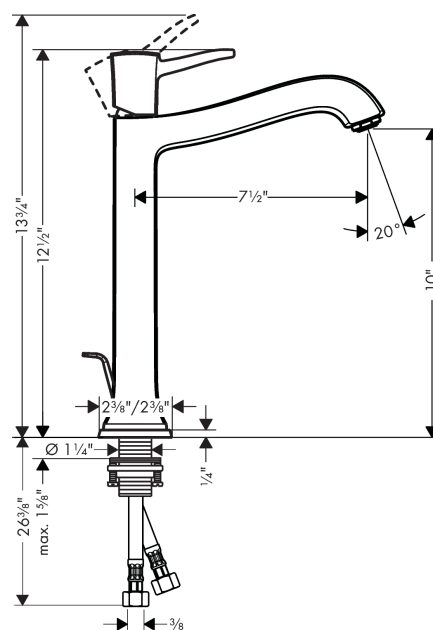

## Scale drawing

**Metropol Classic**  
**Single-Hole Faucet 260 with Pop-Up Drain, 1.2 GPM**  
Finishes : **brushed nickel**    Part no. : **31303821**

## Exploded drawing

Year of production: >01/19

**Metropol Classic**  
**Single-Hole Faucet 260 with Pop-Up Drain, 1.2 GPM**  
 Finishes : **brushed nickel**    Part no. : **31303821**

## Spare parts list

Year of production: >01/19

Pos.	Description	Part no.	Price	PU
1	handle	92815820	-	1
2	screw cover	96338000	-	1
3	flange	98863820	-	1
4	nut	98864000	-	1
5	cartridge, assy	95973001	-	1
6	adapter for cartridge	98866000	-	1
7	aerator M24x1 (4,5 l/min)	92877820	-	1
8	pull rod	96657820	-	1
9	escutcheon for spout	92814820	-	1
10	fixing set (Ø 32)	13961000	-	1
11	connection hose 35½" M8x0,75 3/8"	96316001	-	1
12	locking screw for handle	95140000	-	1
13	seal	98865000	-	1
14	O-ring 23x2	98398000	-	1
15	O-ring 27x1,5	92527000	-	1
16	O-ring 25x1,5	98146000	-	1
a	pop up waste	88509820	-	1