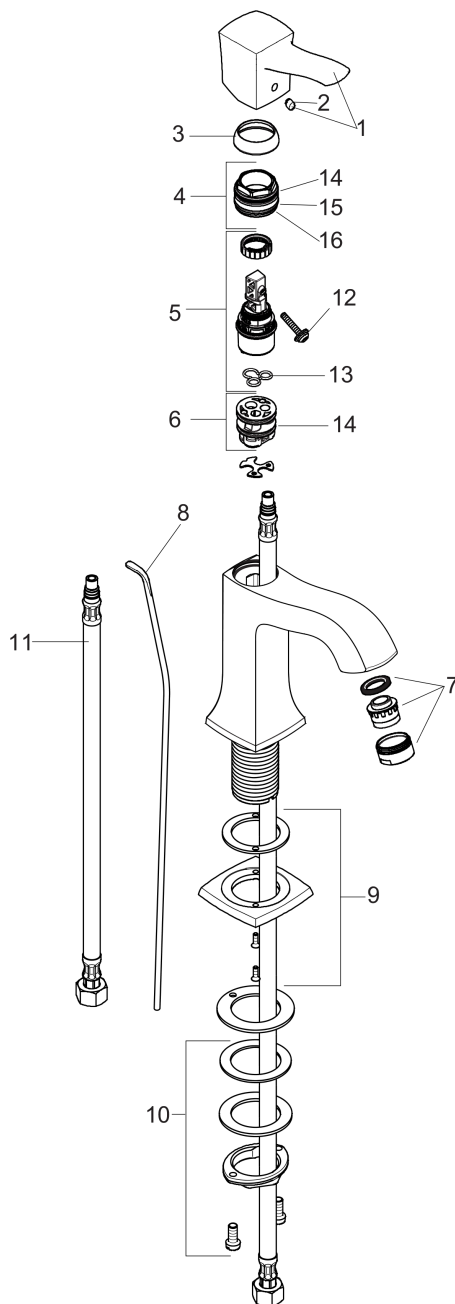

**Metropol Classic**  
**Single-Hole Faucet 260 with Pop-Up Drain, 1.2 GPM**  
 Finishes : **brushed nickel**    Part no. : **31303821**

## Scale drawing

**Metropol Classic**  
**Single-Hole Faucet 260 with Pop-Up Drain, 1.2 GPM**  
Finishes : **brushed nickel**    Part no. : **31303821**

## Exploded drawing

Year of production: >01/19

**Metropol Classic**  
**Single-Hole Faucet 260 with Pop-Up Drain, 1.2 GPM**  
 Finishes : **brushed nickel**    Part no. : **31303821**

## Spare parts list

Year of production: >01/19

Pos.	Description	Part no.	Price	PU
1	handle	92815820	-	1
2	screw cover	96338000	-	1
3	flange	98863820	-	1
4	nut	98864000	-	1
5	cartridge, assy	95973001	-	1
6	adapter for cartridge	98866000	-	1
7	aerator M24x1 (4,5 l/min)	92877820	-	1
8	pull rod	96657820	-	1
9	escutcheon for spout	92814820	-	1
10	fixing set (Ø 32)	13961000	-	1
11	connection hose 35½" M8x0,75 3/8"	96316001	-	1
12	locking screw for handle	95140000	-	1
13	seal	98865000	-	1
14	O-ring 23x2	98398000	-	1
15	O-ring 27x1,5	92527000	-	1
16	O-ring 25x1,5	98146000	-	1
a	pop up waste	88509820	-	1