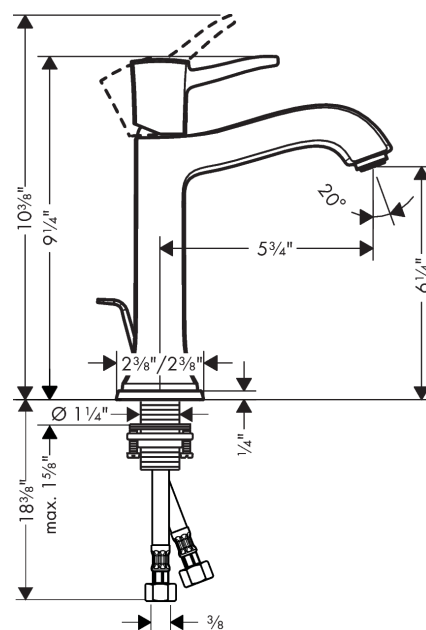

Metropol Classic
Single-Hole Faucet 160 with Pop-Up Drain, 1.2 GPM
 Finishes : **brushed nickel** Part no. : **31302821**

Description

Features

- Aerated spray
- Flow: 1.2 GPM (4.5 L/Min)
- Ceramic cartridge
- Includes pop-up drain

Item details

List Price

Technology

Compliance

Product image

Scale drawing

Metropol Classic
Single-Hole Faucet 160 with Pop-Up Drain, 1.2 GPM
Finishes : **brushed nickel** Part no. : **31302821**

Exploded drawing

Year of production: >01/19

Metropol Classic
Single-Hole Faucet 160 with Pop-Up Drain, 1.2 GPM
 Finishes : **brushed nickel** Part no. : **31302821**

Spare parts list

Year of production: >01/19

Pos.	Description	Part no.	Price	PU
1	handle	92815820	-	1
2	screw cover	96338000	-	1
3	flange	98863820	-	1
4	nut	98864000	-	1
5	cartridge, assy	95973001	-	1
6	adapter for cartridge	98866000	-	1
7	aerator M24x1 (4,5 l/min)	92877820	-	1
8	pull rod	96657820	-	1
9	escutcheon for spout	92814820	-	1
10	fixing set (Ø 32)	13961000	-	1
11	connection hose 35½" M8x0,75 3/8"	96316001	-	1
12	seal	98865000	-	1
13	locking screw for handle	95140000	-	1
14	O-ring 23x2	98398000	-	1
15	O-ring 27x1,5	92527000	-	1
16	O-ring 25x1,5	98146000	-	1
a	pop up waste	88509820	-	1