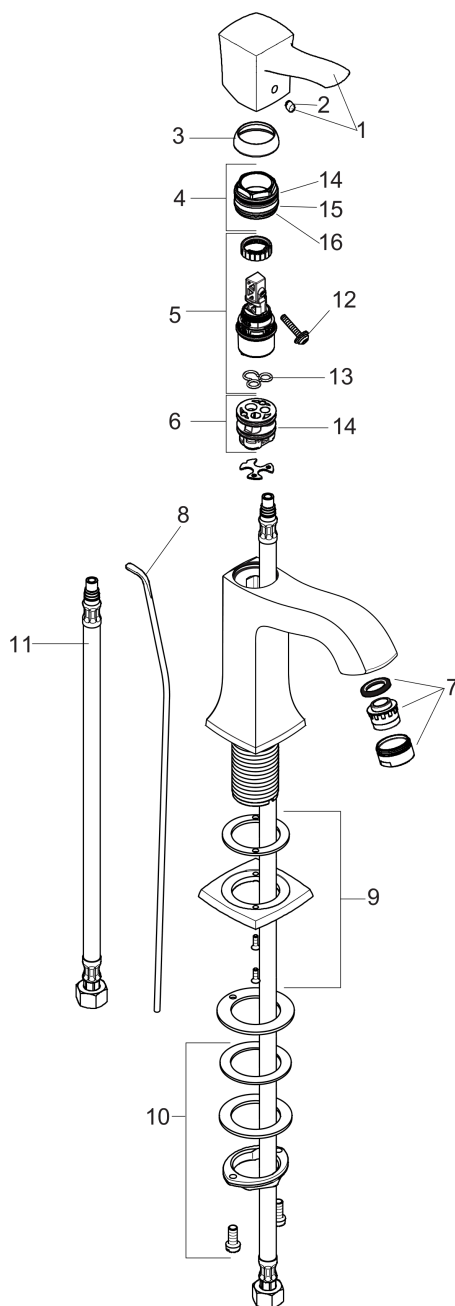

Metropol Classic
Single-Hole Faucet 160 with Pop-Up Drain, 1.2 GPM
 Finishes : **brushed nickel** Part no. : **31302821**

Description

Features

- Aerated spray
- Flow: 1.2 GPM (4.5 L/Min)
- Ceramic cartridge
- Includes pop-up drain

Item details

List Price

Technology

Compliance

Product image

Scale drawing

Metropol Classic
Single-Hole Faucet 160 with Pop-Up Drain, 1.2 GPM
Finishes : **brushed nickel** Part no. : **31302821**

Exploded drawing

Year of production: >01/19

Metropol Classic
Single-Hole Faucet 160 with Pop-Up Drain, 1.2 GPM
 Finishes : **brushed nickel** Part no. : **31302821**

Spare parts list

Year of production: >01/19

Pos.	Description	Part no.	Price	PU
1	handle	92815820	-	1
2	screw cover	96338000	-	1
3	flange	98863820	-	1
4	nut	98864000	-	1
5	cartridge, assy	95973001	-	1
6	adapter for cartridge	98866000	-	1
7	aerator M24x1 (4,5 l/min)	92877820	-	1
8	pull rod	96657820	-	1
9	escutcheon for spout	92814820	-	1
10	fixing set (Ø 32)	13961000	-	1
11	connection hose 35½" M8x0,75 3/8"	96316001	-	1
12	seal	98865000	-	1
13	locking screw for handle	95140000	-	1
14	O-ring 23x2	98398000	-	1
15	O-ring 27x1,5	92527000	-	1
16	O-ring 25x1,5	98146000	-	1
a	pop up waste	88509820	-	1