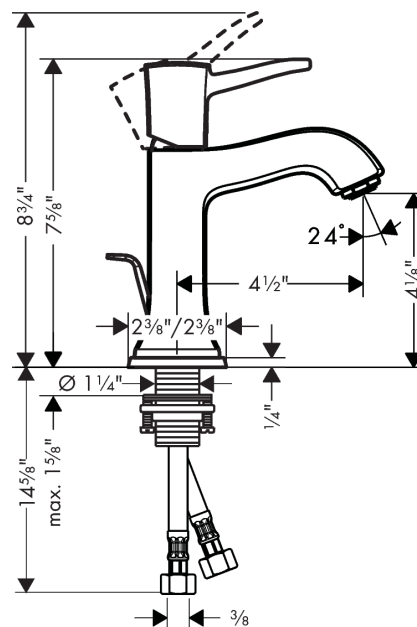

## Scale drawing

**Metropol Classic**  
**Single-Hole Faucet 110 with Pop-Up Drain, 1.2 GPM**  
Finishes : **brushed nickel**    Part no. : **31300821**

## Exploded drawing

Year of production: >01/19

**Metropol Classic**  
**Single-Hole Faucet 110 with Pop-Up Drain, 1.2 GPM**  
 Finishes : **brushed nickel**    Part no. : **31300821**

## Spare parts list

Year of production: >01/19

Pos.	Description	Part no.	Price	PU
1	handle	92815820	-	1
2	screw cover	96338000	-	1
3	flange	98863820	-	1
4	nut	98864000	-	1
5	cartridge, assy	95973001	-	1
6	adapter for cartridge	98866000	-	1
7	aerator M24x1 (4,5 l/min)	92877820	-	1
8	pull rod	96657820	-	1
9	escutcheon for spout	92814820	-	1
10	fixing set (Ø 32)	13961000	-	1
11	connection hose 18½" M8x0,75 3/8"	96321001	-	1
12	locking screw for handle	95140000	-	1
13	seal	98865000	-	1
14	O-ring 23x2	98398000	-	1
15	O-ring 27x1,5	92527000	-	1
16	O-ring 25x1,5	98146000	-	1
a	pop up waste	88509820	-	1