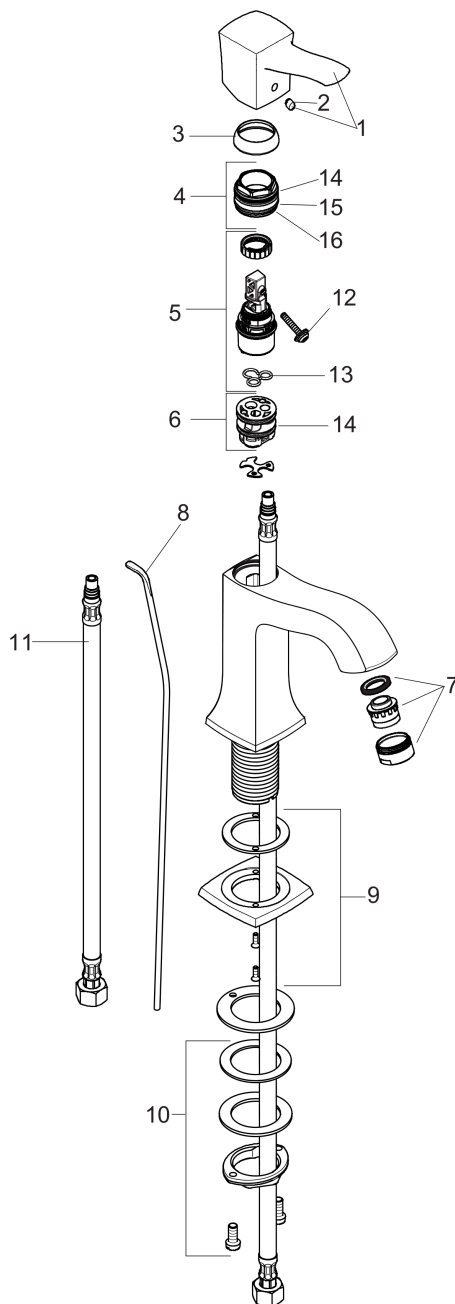

**Metropol Classic**  
**Single-Hole Faucet 110 with Pop-Up Drain, 1.2 GPM**  
 Finishes : **brushed nickel**    Part no. : **31300821**

## Scale drawing

**Metropol Classic**  
**Single-Hole Faucet 110 with Pop-Up Drain, 1.2 GPM**  
Finishes : **brushed nickel**    Part no. : **31300821**

## Exploded drawing

Year of production: >01/19

**Metropol Classic**  
**Single-Hole Faucet 110 with Pop-Up Drain, 1.2 GPM**  
 Finishes : **brushed nickel**    Part no. : **31300821**

## Spare parts list

Year of production: >01/19

Pos.	Description	Part no.	Price	PU
1	handle	92815820	-	1
2	screw cover	96338000	-	1
3	flange	98863820	-	1
4	nut	98864000	-	1
5	cartridge, assy	95973001	-	1
6	adapter for cartridge	98866000	-	1
7	aerator M24x1 (4,5 l/min)	92877820	-	1
8	pull rod	96657820	-	1
9	escutcheon for spout	92814820	-	1
10	fixing set (Ø 32)	13961000	-	1
11	connection hose 18½" M8x0,75 3/8"	96321001	-	1
12	locking screw for handle	95140000	-	1
13	seal	98865000	-	1
14	O-ring 23x2	98398000	-	1
15	O-ring 27x1,5	92527000	-	1
16	O-ring 25x1,5	98146000	-	1
a	pop up waste	88509820	-	1