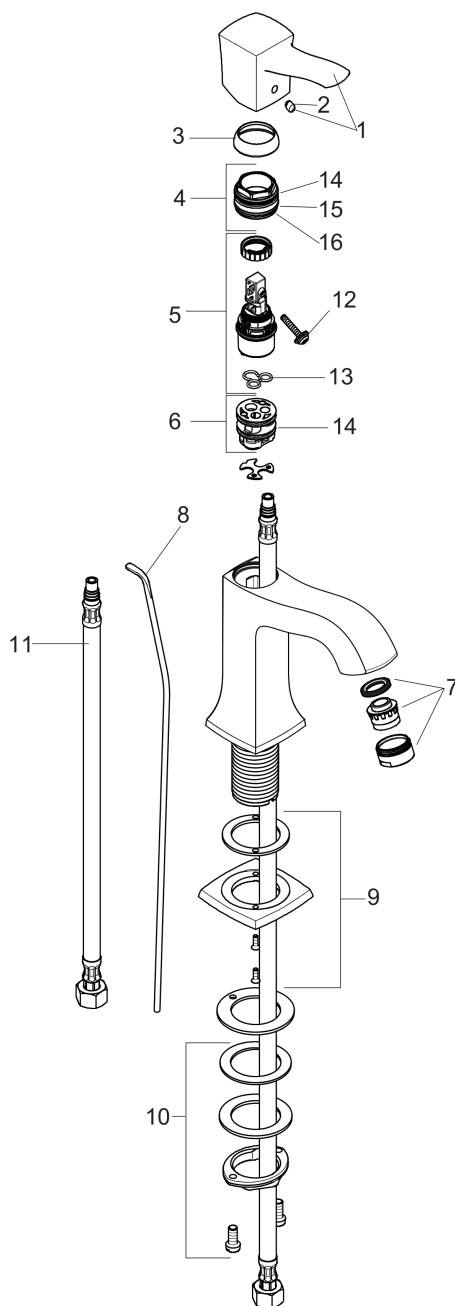

Metropol Classic
Single-Hole Faucet 110 with Pop-Up Drain, 1.2 GPM
 Finishes : **chrome** Part no. : **31300001**

Description

Features

- Aerated spray
- Flow: 1.2 GPM (4.5 L/Min)
- Ceramic cartridge
- Includes pop-up drain

Item details

List Price

Technology

Compliance

Product image

Scale drawing

Metropol Classic
Single-Hole Faucet 110 with Pop-Up Drain, 1.2 GPM
Finishes : **chrome** Part no. : **31300001**

Exploded drawing

Year of production: >01/19

Metropol Classic
Single-Hole Faucet 110 with Pop-Up Drain, 1.2 GPM
 Finishes : **chrome** Part no. : **31300001**

Spare parts list

Year of production: >01/19

Pos.	Description	Part no.	Price	PU
1	handle	92815000	-	1
2	screw cover	96338000	-	1
3	flange	98863000	-	1
4	nut	98864000	-	1
5	cartridge, assy	95973001	-	1
6	adapter for cartridge	98866000	-	1
7	aerator M24x1 (4,5 l/min)	92877000	-	1
8	pull rod	96657000	-	1
9	escutcheon for spout	92814000	-	1
10	fixing set (Ø 32)	13961000	-	1
11	connection hose 18½" M8x0,75 3/8"	96321001	-	1
12	seal	98865000	-	1
13	locking screw for handle	95140000	-	1
14	O-ring 23x2	98398000	-	1
15	O-ring 27x1,5	92527000	-	1
16	O-ring 25x1,5	98146000	-	1
a	pop up waste	88509000	-	1