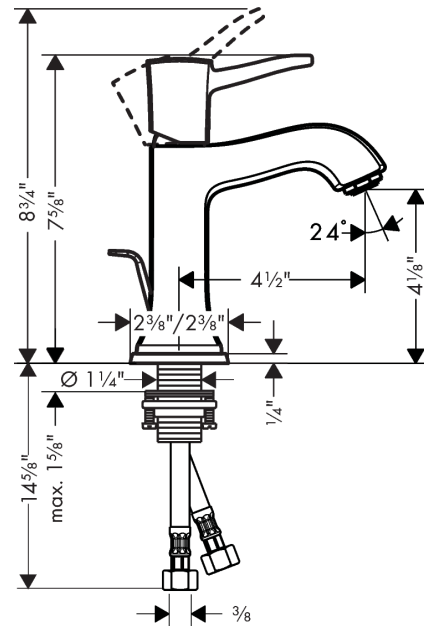

Metropol Classic
Single-Hole Faucet 110 with Pop-Up Drain, 1.2 GPM
 Finishes : **chrome** Part no. : **31300001**

Description

Features

- Aerated spray
- Flow: 1.2 GPM (4.5 L/Min)
- Ceramic cartridge
- Includes pop-up drain

Item details

List Price

Technology

Compliance

Product image

Scale drawing

Metropol Classic
Single-Hole Faucet 110 with Pop-Up Drain, 1.2 GPM
Finishes : **chrome** Part no. : **31300001**

Exploded drawing

Year of production: >01/19

Metropol Classic
Single-Hole Faucet 110 with Pop-Up Drain, 1.2 GPM
 Finishes : **chrome** Part no. : **31300001**

Spare parts list

Year of production: >01/19

Pos.	Description	Part no.	Price	PU
1	handle	92815000	-	1
2	screw cover	96338000	-	1
3	flange	98863000	-	1
4	nut	98864000	-	1
5	cartridge, assy	95973001	-	1
6	adapter for cartridge	98866000	-	1
7	aerator M24x1 (4,5 l/min)	92877000	-	1
8	pull rod	96657000	-	1
9	escutcheon for spout	92814000	-	1
10	fixing set (Ø 32)	13961000	-	1
11	connection hose 18½" M8x0,75 3/8"	96321001	-	1
12	seal	98865000	-	1
13	locking screw for handle	95140000	-	1
14	O-ring 23x2	98398000	-	1
15	O-ring 27x1,5	92527000	-	1
16	O-ring 25x1,5	98146000	-	1
a	pop up waste	88509000	-	1