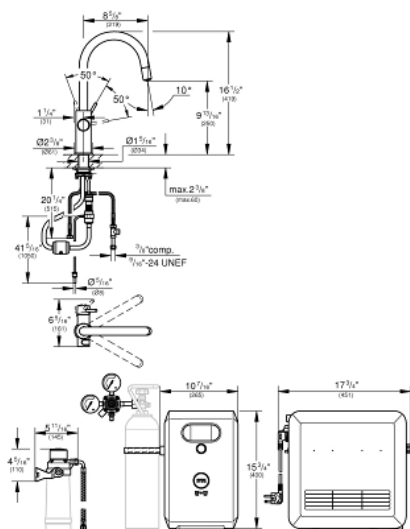

GROHE BLUE PROFESSIONAL Kitchen Faucet Starter Kit

MODEL # 31251002

Pure Freude
an Wasser

GROHE

Product Description: GROHE BLUE PROFESSIONAL Kitchen Faucet Starter Kit

Standard Specification:

- GROHE SilkMove
- GROHE StarLight finish
- 16 1/2" faucet height
- 9 13/16" aerator height
- Pull-out spray
- 8 5/8" faucet reach
- Swivel area 360°
- Single hole installation
- Push buttons for 3 types of filtered and chilled water: still, medium, and sparkling
- Separate internal water ways for filtered and non-filtered water
- GROHE Blue Professional cooler
- Color display with push and turn control
- 270 Watt cooling unit, 110 V AC
- Requires ventilation holes in the bottom of the kitchen cabinet
- Software set-up and monitoring of filter and CO2 capacity via GROHE Ondus app*
- Additional monitoring via GROHE Blue Professional Browser - Monitor possible with Bluetooth 4.0** and WiFi interface for wireless data communication
- For Apple*** and Android devices
- Bluetooth range (max. 10 m) varies depending on used materials and walls between transmitter and receiver
- Includes filter head with flexible water hardness adjustment
- 1.75 gpm
- CALGreen compliant
- GROHE Blue Filter, CO2 tank and cleaning cartridge are not included
- System requirements
 - *WPA2 encrypted and password protected network, MAC address filters are not supported.
 - iPhone with iOS 9.0 or higher / smart phone with Android 4.3 or higher
 - Mobile devices and GROHE Ondus App are not included in delivery and have to be ordered separately via an authorised Apple store/store/iTunes or Google Play store.
 - **The Bluetooth® word mark and logos are registered trademarks owned by Bluetooth SIG, Inc. and any use of such marks by Grohe AG is under license. Other trademarks and

Color:

31251002 StarLight Chrome