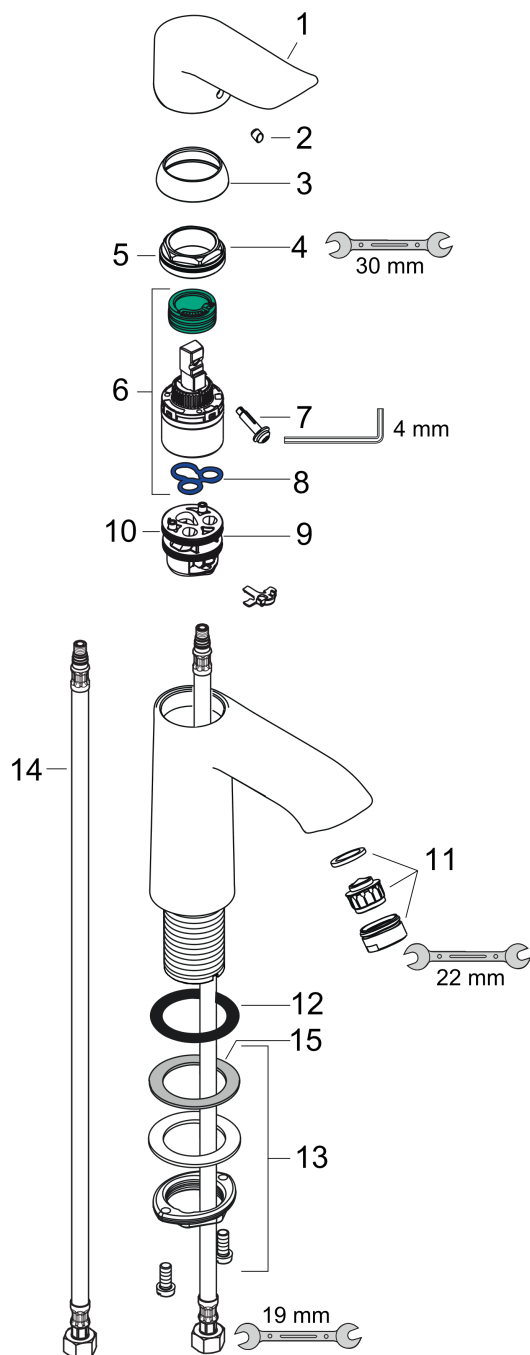

Metris

Single-Hole Faucet 110, 1.0 GPM

Finishes : **chrome** Part no. : **31204001**

Description

Features

- Aerated spray
- Flow: 1.0 GPM (3.8 L/Min)
- Ceramic cartridge

Item details

List Price

Technology

Compliance

Product image

Scale drawing

Metris
Single-Hole Faucet 110, 1.0 GPM
Finishes : **chrome** Part no. : **31204001**

Exploded drawing

Year of production: >07/16

Metris
Single-Hole Faucet 110, 1.0 GPM

 Finishes : **chrome** Part no. : **31204001**

Spare parts list

Year of production: >07/16

Pos.	Description	Part no.	Price	PU
1	handle	95519000	-	1
2	screw cover	96338000	-	1
3	flange	97406000	-	1
4	nut	97209000	-	1
5	O-Ring 32x2	98193000	-	1
6	cartridge, assy	95646001	-	1
7	locking screw for handle	95140000	-	1
8	seal	95008000	-	1
9	adapter for cartridge	98750000	-	1
10	O-Ring 30x2	98186000	-	1
11	aerator M24x1	98453000	-	1
12	flat seal	98749000	-	1
13	fixing set (Ø 32)	13961000	-	1
14	connection hose 18½" M8x0,75 3/8"	96321001	-	1
15	lever collar	97548000	-	1