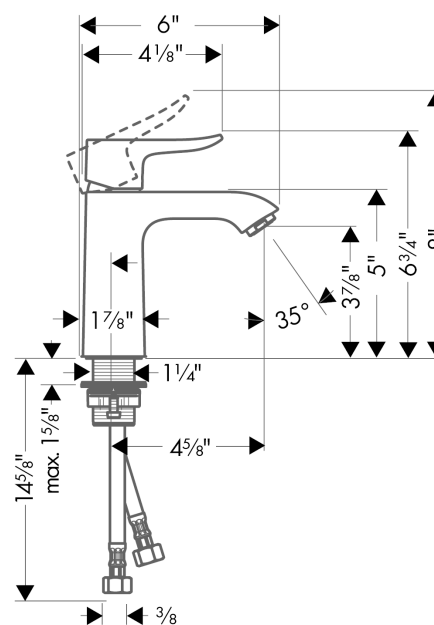

Metris

Single-Hole Faucet 110, 1.0 GPM

Finishes : **chrome** Part no. : **31204001**

Description

Features

- Aerated spray
- Flow: 1.0 GPM (3.8 L/Min)
- Ceramic cartridge

Item details

List Price

Technology

Compliance

Product image

Scale drawing

Metris
Single-Hole Faucet 110, 1.0 GPM
Finishes : **chrome** Part no. : **31204001**

Exploded drawing

Year of production: >07/16

Metris
Single-Hole Faucet 110, 1.0 GPM

 Finishes : **chrome** Part no. : **31204001**

Spare parts list

Year of production: >07/16

Pos.	Description	Part no.	Price	PU
1	handle	95519000	-	1
2	screw cover	96338000	-	1
3	flange	97406000	-	1
4	nut	97209000	-	1
5	O-Ring 32x2	98193000	-	1
6	cartridge, assy	95646001	-	1
7	locking screw for handle	95140000	-	1
8	seal	95008000	-	1
9	adapter for cartridge	98750000	-	1
10	O-Ring 30x2	98186000	-	1
11	aerator M24x1	98453000	-	1
12	flat seal	98749000	-	1
13	fixing set (Ø 32)	13961000	-	1
14	connection hose 18½" M8x0,75 3/8"	96321001	-	1
15	lever collar	97548000	-	1