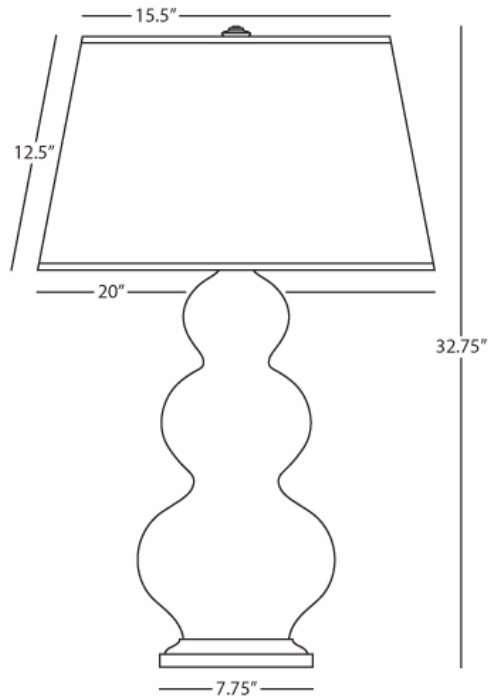

TRIPLE GOURD

311X
Table Lamp

1 - 150W Max.
Bulb Type: A
Switch: 3 - Way
Lily Glazed Ceramic
Antique Natural Brass Finished Accents
Pearl Dupioni Fabric Shade

See Triple Gourd Table for Color / Base / Shade
Options