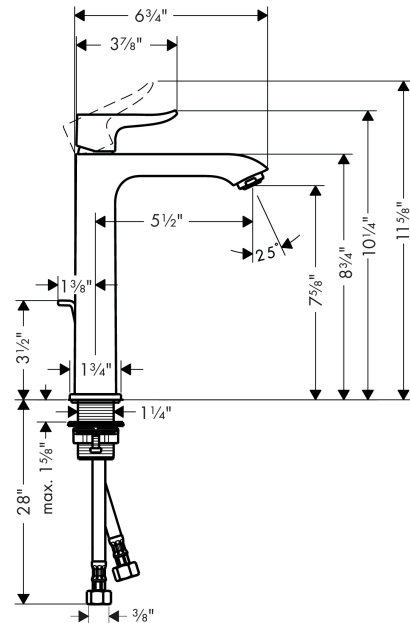

Metris

Single-Hole Faucet 200 with Pop-Up Drain, 1.2 GPM

Finishes : **brushed nickel** Part no. : **31183821**

Description

Features

- Aerated spray
- Flow: 1.2 GPM (4.5 L/Min)
- Ceramic cartridge
- Includes pop-up drain

Item details

List Price

Technology

Compliance

Product image

Scale drawing

Metris
Single-Hole Faucet 200 with Pop-Up Drain, 1.2 GPM
Finishes : **brushed nickel** Part no. : **31183821**

Exploded drawing

Year of production: >07/16

Metris

Single-Hole Faucet 200 with Pop-Up Drain, 1.2 GPM

Finishes : **brushed nickel** Part no. : **31183821**

Spare parts list

Year of production: >07/16

Pos.	Description	Part no.	Price	PU
1	handle	95520820	-	1
2	screw cover	96338000	-	1
3	flange	98863820	-	1
4	nut	98864000	-	1
5	cartridge, assy	95973001	-	1
6	locking screw for handle	95140000	-	1
7	seal	98865000	-	1
8	adapter for cartridge	98866000	-	1
9	aerator M24x1 (4,5 l/min)	92877820	-	1
10	fixing set (Ø 32)	13961000	-	1
11	flat seal	98749000	-	1
12	connection hose 35½" M8x0,75 3/8"	96316001	-	1
13	pull rod	96657820	-	1
14	O-Ring 22x2	98185000	-	1
15	O-ring 25x1,5	98146000	-	1