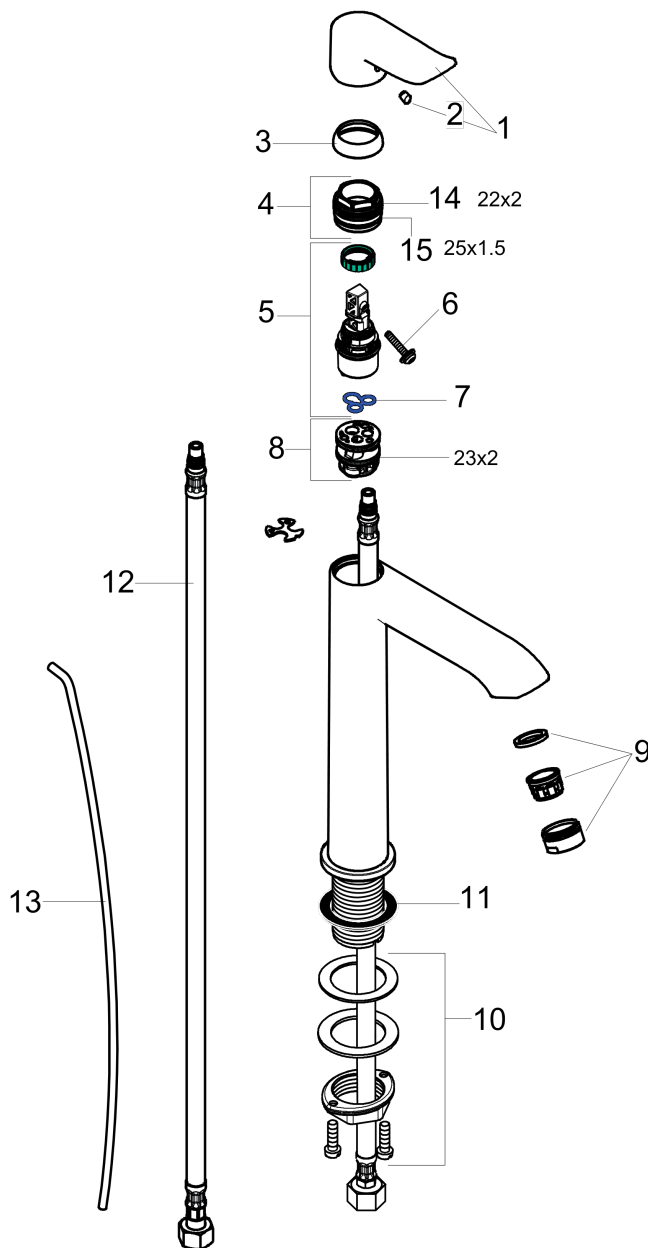

Metris

Single-Hole Faucet 200 with Pop-Up Drain, 1.2 GPM

Finishes : **brushed nickel** Part no. : **31183821**

Description

Features

- Aerated spray
- Flow: 1.2 GPM (4.5 L/Min)
- Ceramic cartridge
- Includes pop-up drain

Item details

List Price

Technology

Compliance

Product image

Scale drawing

Metris
Single-Hole Faucet 200 with Pop-Up Drain, 1.2 GPM
Finishes : **brushed nickel** Part no. : **31183821**

Exploded drawing

Year of production: >07/16

Metris

Single-Hole Faucet 200 with Pop-Up Drain, 1.2 GPM

Finishes : **brushed nickel** Part no. : **31183821**

Spare parts list

Year of production: >07/16

Pos.	Description	Part no.	Price	PU
1	handle	95520820	-	1
2	screw cover	96338000	-	1
3	flange	98863820	-	1
4	nut	98864000	-	1
5	cartridge, assy	95973001	-	1
6	locking screw for handle	95140000	-	1
7	seal	98865000	-	1
8	adapter for cartridge	98866000	-	1
9	aerator M24x1 (4,5 l/min)	92877820	-	1
10	fixing set (Ø 32)	13961000	-	1
11	flat seal	98749000	-	1
12	connection hose 35½" M8x0,75 3/8"	96316001	-	1
13	pull rod	96657820	-	1
14	O-Ring 22x2	98185000	-	1
15	O-ring 25x1,5	98146000	-	1