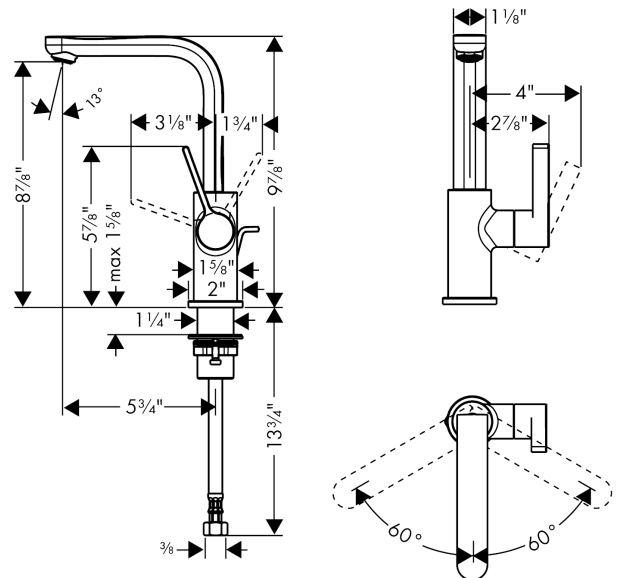

Metris S

Single-Hole Faucet 230 with Swivel Spout and Pop-Up Drain, 1.2 GPM

Finishes : **chrome** Part no. : **31161001**

Description

Features

- consists of: Single-handle faucet, Pop-up drain
- Swivel range 120°
- Aerated spray
- Flow: 1.2 GPM (4.5 L/Min)
- Ceramic cartridge
- Includes pop-up drain

Item details

List Price

\$ 449.00

Technology

Compliance

Product image

Scale drawing

Metris S

Single-Hole Faucet 230 with Swivel Spout and Pop-Up Drain, 1.2 GPM

Finishes : **chrome** Part no. : **31161001**

Exploded drawing

Year of production: >07/16

Metris S

Single-Hole Faucet 230 with Swivel Spout and Pop-Up Drain, 1.2 GPM

Finishes : **chrome** Part no. : **31161001**

Spare parts list

Year of production: >07/16

Pos.	Description	Part no.	Price	PU
1	spout cpl.	95653000	-	1
2	aerator M24x1 (4,5 l/min)	92877000	-	1
3	screw	97662000	-	1
4	O-Ring 14x2,5	98189000	-	1
5	axialring	97558000	-	1
6	handle	95652000	-	1
7	screw cover	96338000	-	1
8	flange	95493000	-	1
9	nut	95178000	-	1
10	cartridge, assy	95973001	-	1
11	seal	98865000	-	1
12	locking screw for handle	95140000	-	1
13	pull rod	96657000	-	1
14	fixing set (Ø 32)	13961000	-	1
15	connection hose 18½" M8x0,75 3/8"	96321001	-	1
a	pop up waste	94159000	-	1