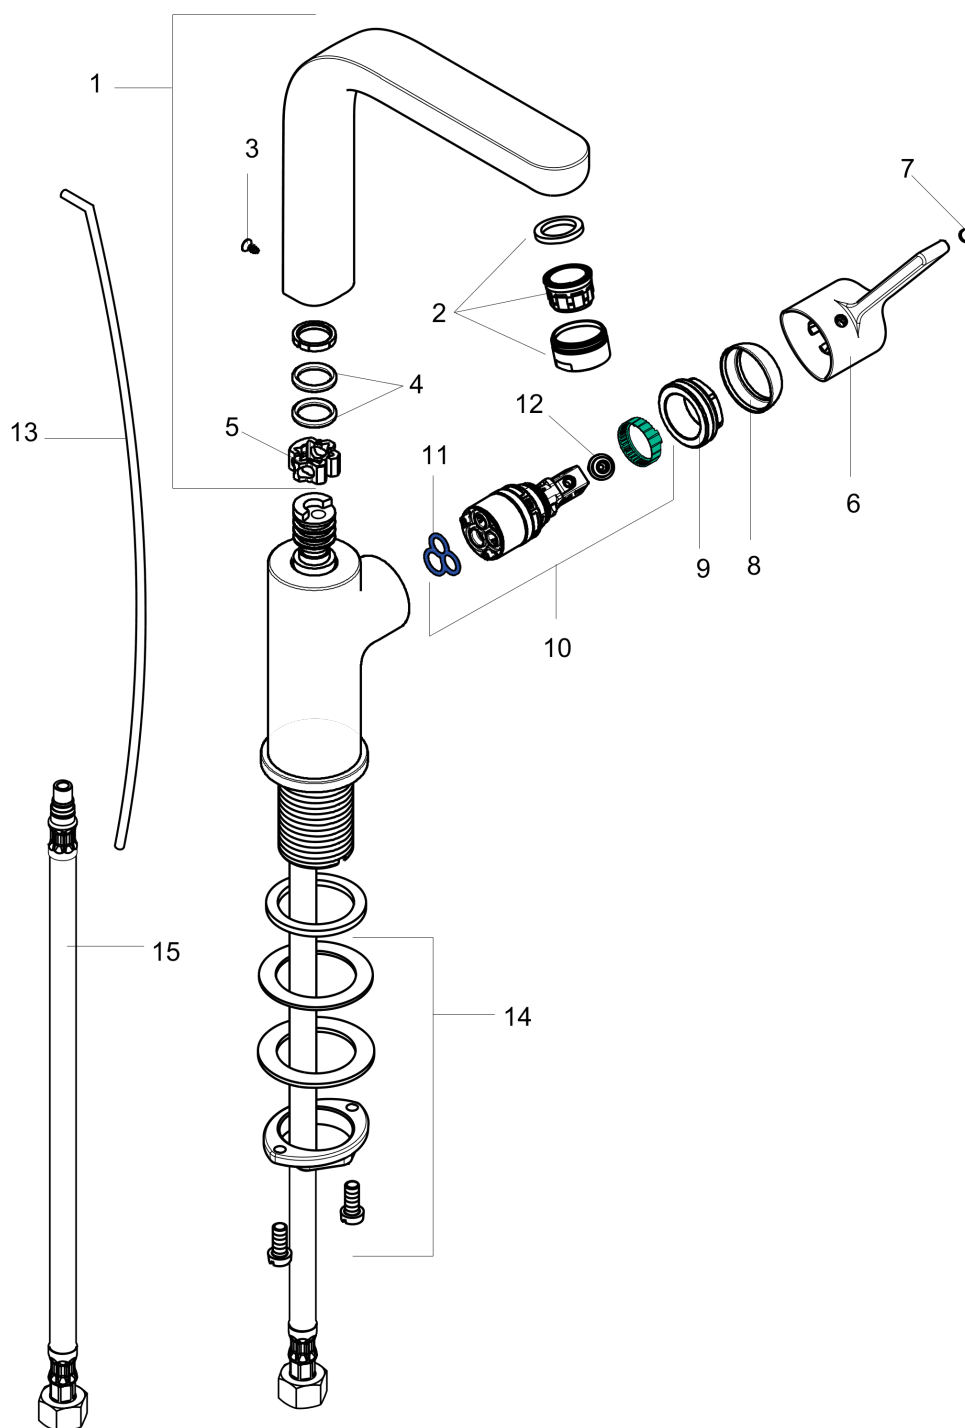

Metris S

Single-Hole Faucet 230 with Swivel Spout and Pop-Up Drain, 1.2 GPM

Finishes : **chrome** Part no. : **31161001**

Description

Features

- consists of: Single-handle faucet, Pop-up drain
- Swivel range 120°
- Aerated spray
- Flow: 1.2 GPM (4.5 L/Min)
- Ceramic cartridge
- Includes pop-up drain

Item details

List Price

\$ 449.00

Technology

Compliance

Product image

Scale drawing

Metris S

Single-Hole Faucet 230 with Swivel Spout and Pop-Up Drain, 1.2 GPM

Finishes : **chrome** Part no. : **31161001**

Exploded drawing

Year of production: >07/16

Metris S

Single-Hole Faucet 230 with Swivel Spout and Pop-Up Drain, 1.2 GPM

Finishes : **chrome** Part no. : **31161001**

Spare parts list

Year of production: >07/16

Pos.	Description	Part no.	Price	PU
1	spout cpl.	95653000	-	1
2	aerator M24x1 (4,5 l/min)	92877000	-	1
3	screw	97662000	-	1
4	O-Ring 14x2,5	98189000	-	1
5	axialring	97558000	-	1
6	handle	95652000	-	1
7	screw cover	96338000	-	1
8	flange	95493000	-	1
9	nut	95178000	-	1
10	cartridge, assy	95973001	-	1
11	seal	98865000	-	1
12	locking screw for handle	95140000	-	1
13	pull rod	96657000	-	1
14	fixing set (Ø 32)	13961000	-	1
15	connection hose 18½" M8x0,75 3/8"	96321001	-	1
a	pop up waste	94159000	-	1