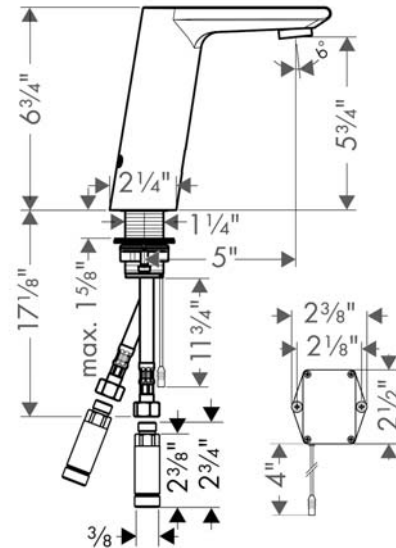

Item details

Technology

Compliance

Product image

Scale drawing

Metris S
Electronic Faucet with Preset Temperature Control
 Finishes : chrome Part no. : 31101001

Exploded drawing

Year of production: >04/17

Metris S
Electronic Faucet with Preset Temperature Control
 Finishes : **chrome** Part no. : **31101001**

Spare parts list

Year of production: >04/17

Pos.	Description	Part no.	Price	PU
1	non return valve DW 10	96456000	-	1
2	battery	97399000	-	1
3	aerator M24x1 (5 l/min)	98802000	-	1
4	solenoid valve	95654000	-	1
5	O-ring 31x2	98204000	-	1
6	battery box	98801000	-	1
7	fixing set	97812000	-	1
8	lever collar	97548000	-	1
9	service tool	98808000	-	1
10	O-ring 41x2	98212000	-	1
11	electronics	92346000	-	1
12	connection hose 450 mm	92345001	-	1
13	back flow preventor cartridge with microfilter	92297000	-	1
14	screw	93272000	-	1
a	aerator M24x1 (1,9 l/min)	93080000	-	1