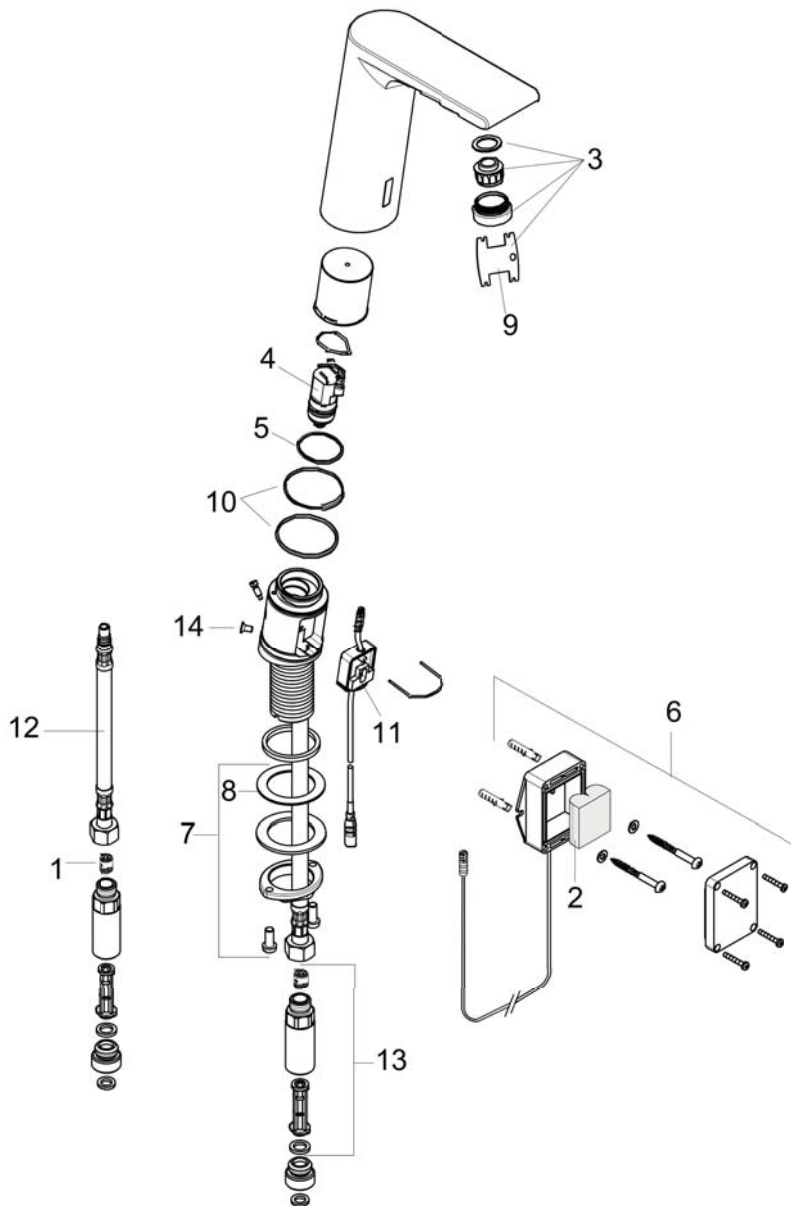

Metris S
Electronic Faucet with Preset Temperature Control
 Finishes : chrome Part no. : 31101001

Description

Features

- Aerated spray
- Theft-proof aerator
- Infrared sensor
- Battery operated (battery type 6V CR-P2, included) with low battery indicator
- 3/8" hoses

Item details

Technology

Compliance

Product image

Scale drawing

Metris S
Electronic Faucet with Preset Temperature Control
 Finishes : chrome Part no. : 31101001

Exploded drawing

Year of production: >04/17

Metris S
Electronic Faucet with Preset Temperature Control
 Finishes : **chrome** Part no. : **31101001**

Spare parts list

Year of production: >04/17

Pos.	Description	Part no.	Price	PU
1	non return valve DW 10	96456000	-	1
2	battery	97399000	-	1
3	aerator M24x1 (5 l/min)	98802000	-	1
4	solenoid valve	95654000	-	1
5	O-ring 31x2	98204000	-	1
6	battery box	98801000	-	1
7	fixing set	97812000	-	1
8	lever collar	97548000	-	1
9	service tool	98808000	-	1
10	O-ring 41x2	98212000	-	1
11	electronics	92346000	-	1
12	connection hose 450 mm	92345001	-	1
13	back flow preventor cartridge with microfilter	92297000	-	1
14	screw	93272000	-	1
a	aerator M24x1 (1,9 l/min)	93080000	-	1