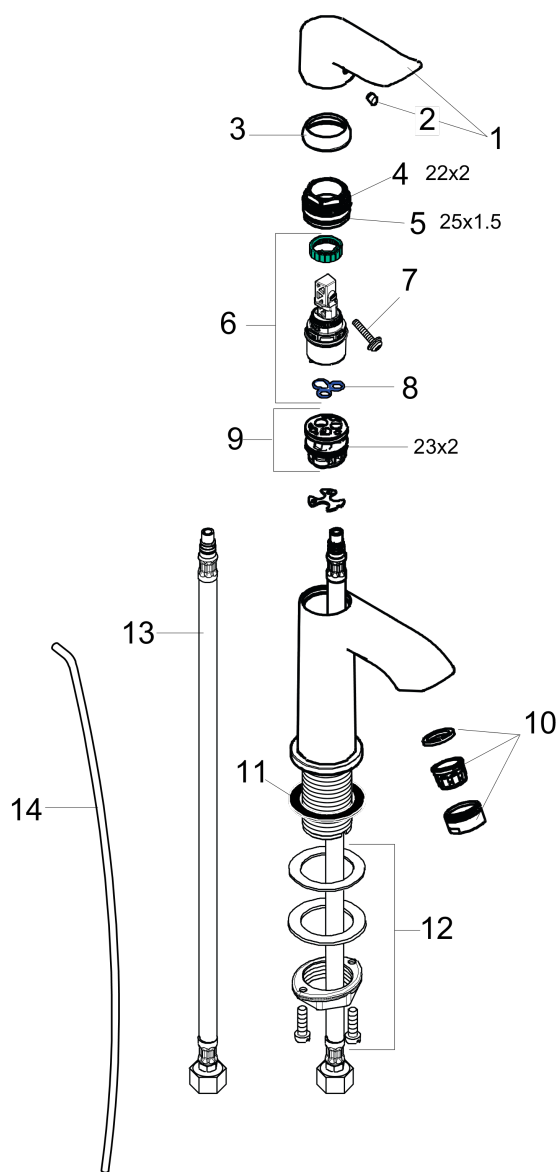

### Product image

### Scale drawing

**Metris**  
**Single-Hole Faucet 100 with Pop-Up Drain, 1.2 GPM**  
Finishes : **brushed nickel**    Part no. : **31088821**

## Exploded drawing

Year of production: >07/16

**Metris**
**Single-Hole Faucet 100 with Pop-Up Drain, 1.2 GPM**

 Finishes : **brushed nickel**    Part no. : **31088821**

**Spare parts list**

Year of production: &gt;07/16

Pos.	Description	Part no.	Price	PU
1	handle	95520820	-	1
2	screw cover	96338000	-	1
3	flange	98863820	-	1
4	O-Ring 22x2	98185000	-	1
5	O-ring 25x1,5	98146000	-	1
6	cartridge, assy	95973001	-	1
7	locking screw for handle	95140000	-	1
8	seal	98865000	-	1
9	adapter for cartridge	98866000	-	1
10	aerator M24x1 (4,5 l/min)	92877820	-	1
11	flat seal	98749000	-	1
12	fixing set (Ø 32)	13961000	-	1
13	connection hose 18½" M8x0,75 3/8"	96321001	-	1
14	pull rod	96657820	-	1
a	pop up waste	88509820	-	1
b	nut	98864000	-	1