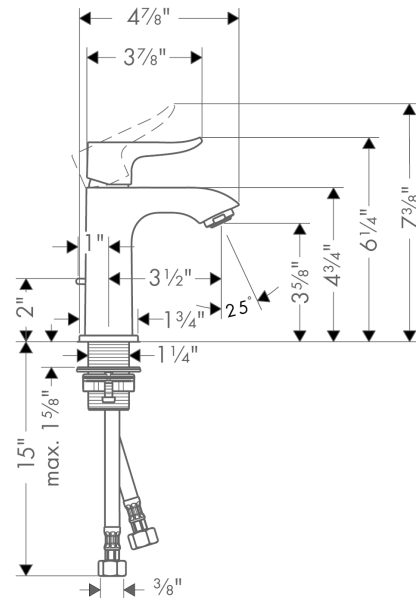

### Technology

### Scale drawing

**Metris**  
**Single-Hole Faucet 100 with Pop-Up Drain, 1.2 GPM**  
Finishes : **brushed nickel**    Part no. : **31088821**

## Exploded drawing

Year of production: >07/16

**Metris**
**Single-Hole Faucet 100 with Pop-Up Drain, 1.2 GPM**

 Finishes : **brushed nickel**    Part no. : **31088821**

**Spare parts list**

Year of production: &gt;07/16

Pos.	Description	Part no.	Price	PU
1	handle	95520820	-	1
2	screw cover	96338000	-	1
3	flange	98863820	-	1
4	O-Ring 22x2	98185000	-	1
5	O-ring 25x1,5	98146000	-	1
6	cartridge, assy	95973001	-	1
7	locking screw for handle	95140000	-	1
8	seal	98865000	-	1
9	adapter for cartridge	98866000	-	1
10	aerator M24x1 (4,5 l/min)	92877820	-	1
11	flat seal	98749000	-	1
12	fixing set (Ø 32)	13961000	-	1
13	connection hose 18½" M8x0,75 3/8"	96321001	-	1
14	pull rod	96657820	-	1
a	pop up waste	88509820	-	1
b	nut	98864000	-	1