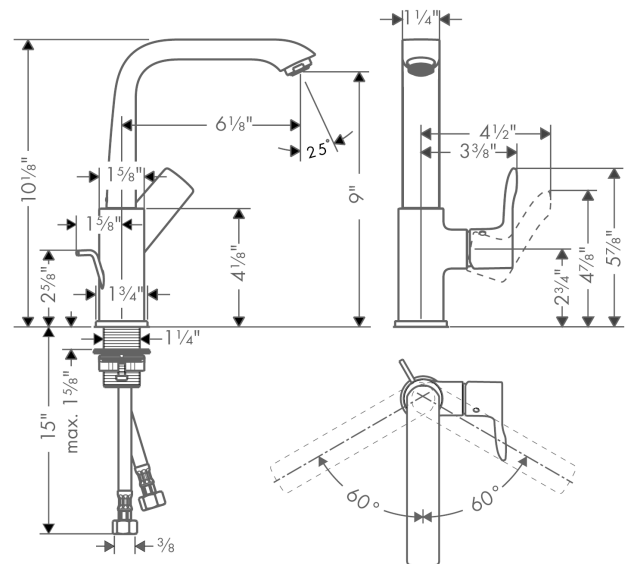

#### Features

- Swivel range 120°
- Aerated spray
- Flow: 1.2 GPM (4.5 L/Min)
- Ceramic cartridge
- Includes pop-up drain

### Scale drawing

### Spare parts list

Year of production: >07/16

Pos.	Description	Part no.	Price	PU
1	handle	95761820	-	1
2	flange	95493820	-	1
3	nut	95178000	-	1
4	cartridge, assy	95973001	-	1
5	locking screw for handle	95140000	-	1
6	seal	98865000	-	1
7	aerator M24x1 (4,5 l/min)	92877820	-	1
8	sealing set	92646000	-	1
9	axialring	97558000	-	1
10	screw	97662000	-	1
11	O-Ring 14x2,5	98189000	-	1
12	fixing set (Ø 32)	13961000	-	1
13	connection hose 18½" M8x0,75 3/8"	96321001	-	1
14	pull rod	96657820	-	1
a	pop up waste	88509820	-	1