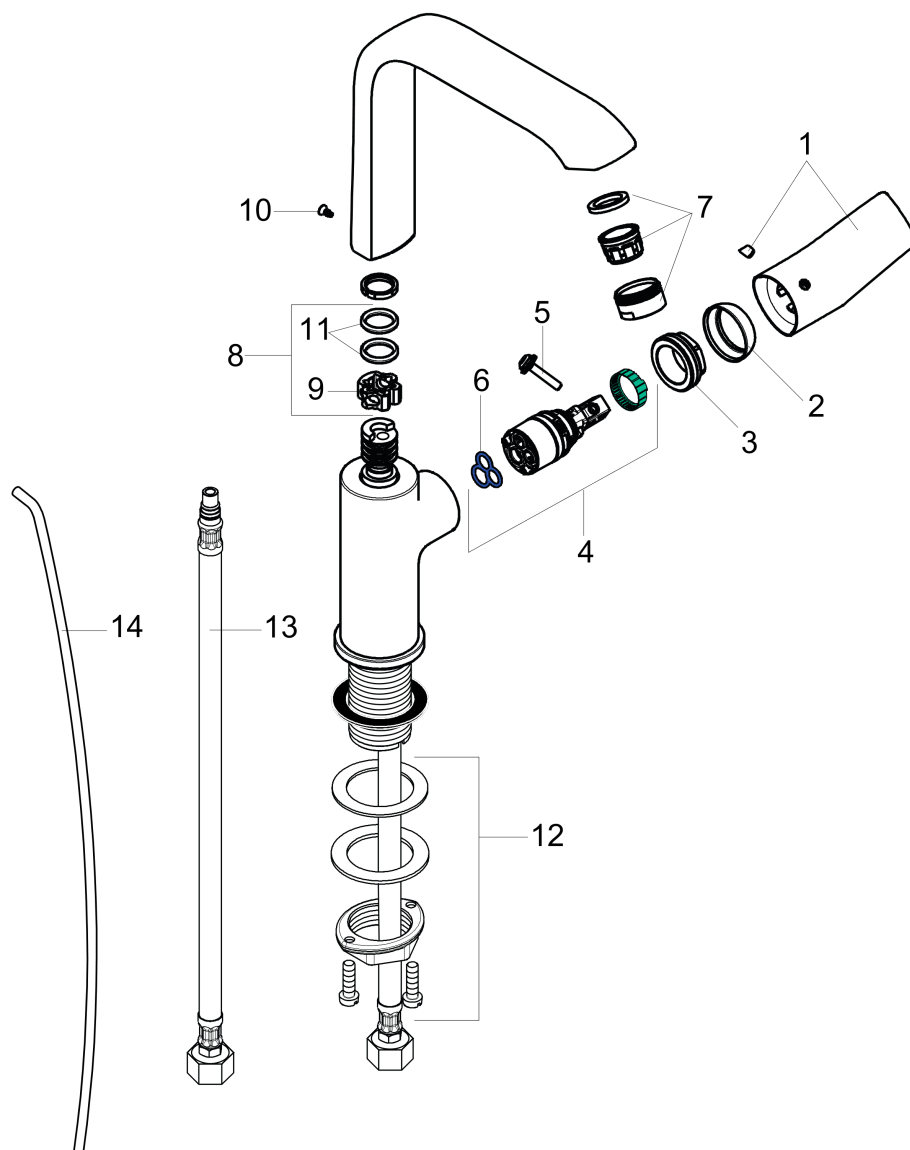

### Scale drawing

## Metris

Single-Hole Faucet 230 with Swivel Spout and Pop-Up Drain, 1.2 GPM

Finishes : brushed nickel Part no. : 31087821

## Metris

Single-Hole Faucet 230 with Swivel Spout and Pop-Up Drain, 1.2 GPM

Finishes : **brushed nickel** Part no. : **31087821**

### Spare parts list

Year of production: >07/16

Pos.	Description	Part no.	Price	PU
1	handle	95761820	-	1
2	flange	95493820	-	1
3	nut	95178000	-	1
4	cartridge, assy	95973001	-	1
5	locking screw for handle	95140000	-	1
6	seal	98865000	-	1
7	aerator M24x1 (4,5 l/min)	92877820	-	1
8	sealing set	92646000	-	1
9	axialring	97558000	-	1
10	screw	97662000	-	1
11	O-Ring 14x2,5	98189000	-	1
12	fixing set (Ø 32)	13961000	-	1
13	connection hose 18½" M8x0,75 3/8"	96321001	-	1
14	pull rod	96657820	-	1
a	pop up waste	88509820	-	1