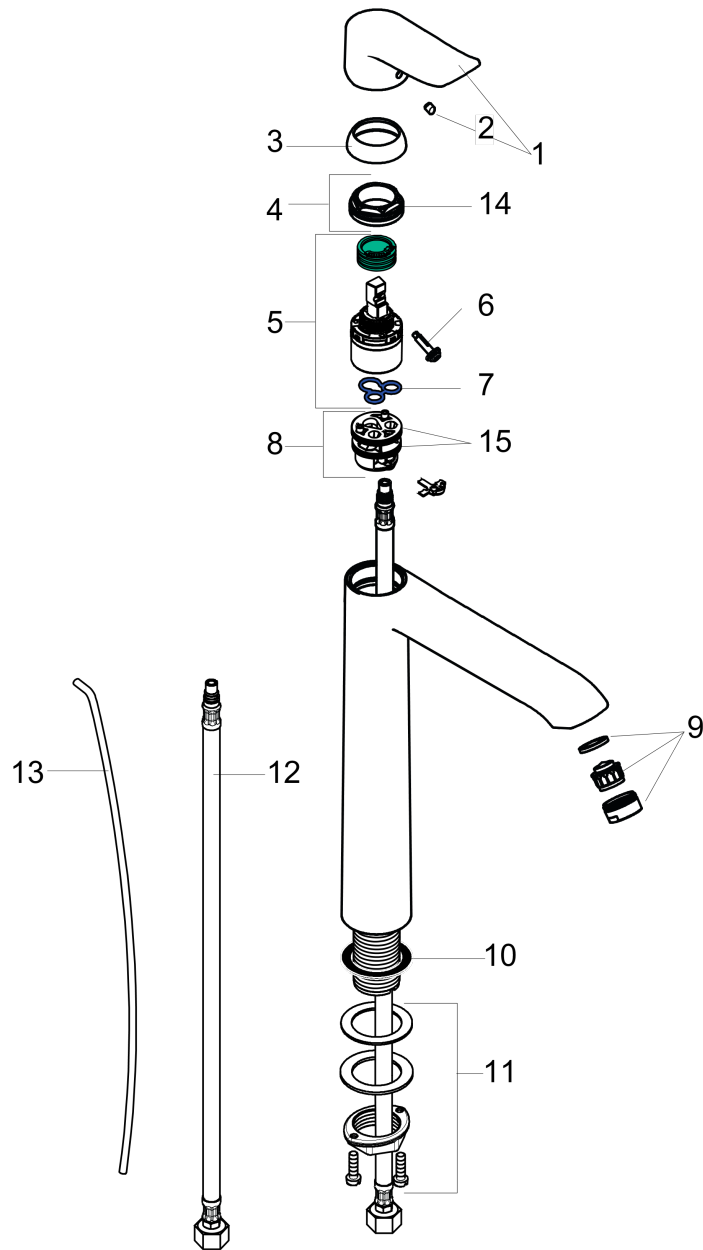

Metris

Single-Hole Faucet 260 with Pop-Up Drain, 1.2 GPM

Finishes : **brushed nickel** Part no. : **31082821**

Description

Features

- Aerated spray
- Flow: 1.2 GPM (4.5 L/Min)
- Ceramic cartridge
- Includes pop-up drain

Item details

List Price

Technology

Compliance

Product image

Scale drawing

Metris

Single-Hole Faucet 260 with Pop-Up Drain, 1.2 GPM

Finishes : **brushed nickel** Part no. : **31082821**

Exploded drawing

Year of production: >07/16

Metris

Single-Hole Faucet 260 with Pop-Up Drain, 1.2 GPM

Finishes : **brushed nickel** Part no. : **31082821**

Spare parts list

Year of production: >07/16

Pos.	Description	Part no.	Price	PU
1	handle	95519820	-	1
2	screw cover	96338000	-	1
3	flange	97406820	-	1
4	nut	97209000	-	1
5	cartridge, assy	95646001	-	1
6	locking screw for handle	95140000	-	1
7	seal	95008000	-	1
8	adapter for cartridge	98750000	-	1
9	aerator M24x1 (4,5 l/min)	92877820	-	1
10	flat seal	98749000	-	1
11	fixing set (Ø 32)	13961000	-	1
12	connection hose 35½" M8x0,75 3/8"	96316001	-	1
13	pull rod	96657000	-	1
14	O-Ring 32x2	98193000	-	1
15	O-Ring 30x2	98186000	-	1
a	pop up waste	88509820	-	1