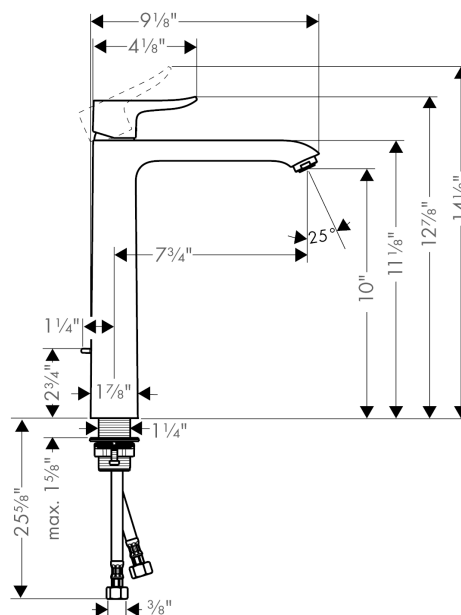

Metris

Single-Hole Faucet 260 with Pop-Up Drain, 1.2 GPM

Finishes : **brushed nickel** Part no. : **31082821**

Description

Features

- Aerated spray
- Flow: 1.2 GPM (4.5 L/Min)
- Ceramic cartridge
- Includes pop-up drain

Item details

List Price

Technology

Compliance

Product image

Scale drawing

Metris

Single-Hole Faucet 260 with Pop-Up Drain, 1.2 GPM

Finishes : **brushed nickel** Part no. : **31082821**

Exploded drawing

Year of production: >07/16

Metris

Single-Hole Faucet 260 with Pop-Up Drain, 1.2 GPM

Finishes : **brushed nickel** Part no. : **31082821**

Spare parts list

Year of production: >07/16

Pos.	Description	Part no.	Price	PU
1	handle	95519820	-	1
2	screw cover	96338000	-	1
3	flange	97406820	-	1
4	nut	97209000	-	1
5	cartridge, assy	95646001	-	1
6	locking screw for handle	95140000	-	1
7	seal	95008000	-	1
8	adapter for cartridge	98750000	-	1
9	aerator M24x1 (4,5 l/min)	92877820	-	1
10	flat seal	98749000	-	1
11	fixing set (Ø 32)	13961000	-	1
12	connection hose 35½" M8x0,75 3/8"	96316001	-	1
13	pull rod	96657000	-	1
14	O-Ring 32x2	98193000	-	1
15	O-Ring 30x2	98186000	-	1
a	pop up waste	88509820	-	1