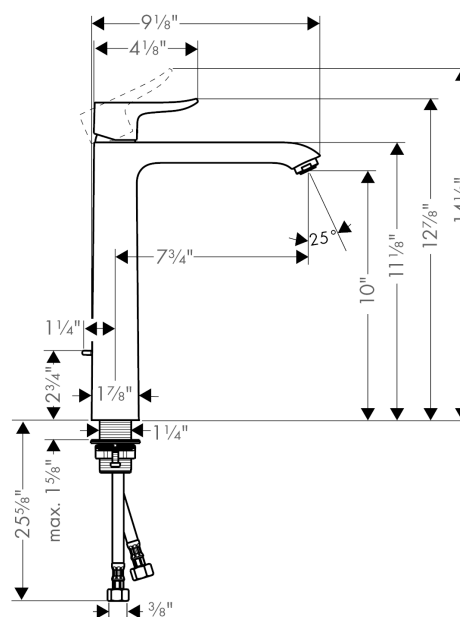

Metris
Single-Hole Faucet 260 with Pop-Up Drain, 1.2 GPM
 Finishes : **chrome** Part no. : **31082001**

Description

Features

- Aerated spray
- Flow: 1.2 GPM (4.5 L/Min)
- Ceramic cartridge
- Includes pop-up drain

Item details

List Price

Technology

Compliance

Product image

Scale drawing

Metris
Single-Hole Faucet 260 with Pop-Up Drain, 1.2 GPM
Finishes : **chrome** Part no. : **31082001**

Exploded drawing

Year of production: >07/16

Metris

Single-Hole Faucet 260 with Pop-Up Drain, 1.2 GPM

Finishes : **chrome** Part no. : **31082001**

Spare parts list

Year of production: >07/16

Pos.	Description	Part no.	Price	PU
1	handle	95519000	-	1
2	screw cover	96338000	-	1
3	flange	97406000	-	1
4	nut	97209000	-	1
5	cartridge, assy	95646001	-	1
6	locking screw for handle	95140000	-	1
7	seal	95008000	-	1
8	adapter for cartridge	98750000	-	1
9	aerator M24x1 (4,5 l/min)	92877000	-	1
10	flat seal	98749000	-	1
11	fixing set (Ø 32)	13961000	-	1
12	connection hose 35½" M8x0,75 3/8"	96316001	-	1
13	pull rod	96657000	-	1
14	O-Ring 32x2	98193000	-	1
15	O-Ring 30x2	98186000	-	1
a	pop up waste	88509000	-	1
b	lever arm 340mm (ball-Ø12mm)	96324000	-	1