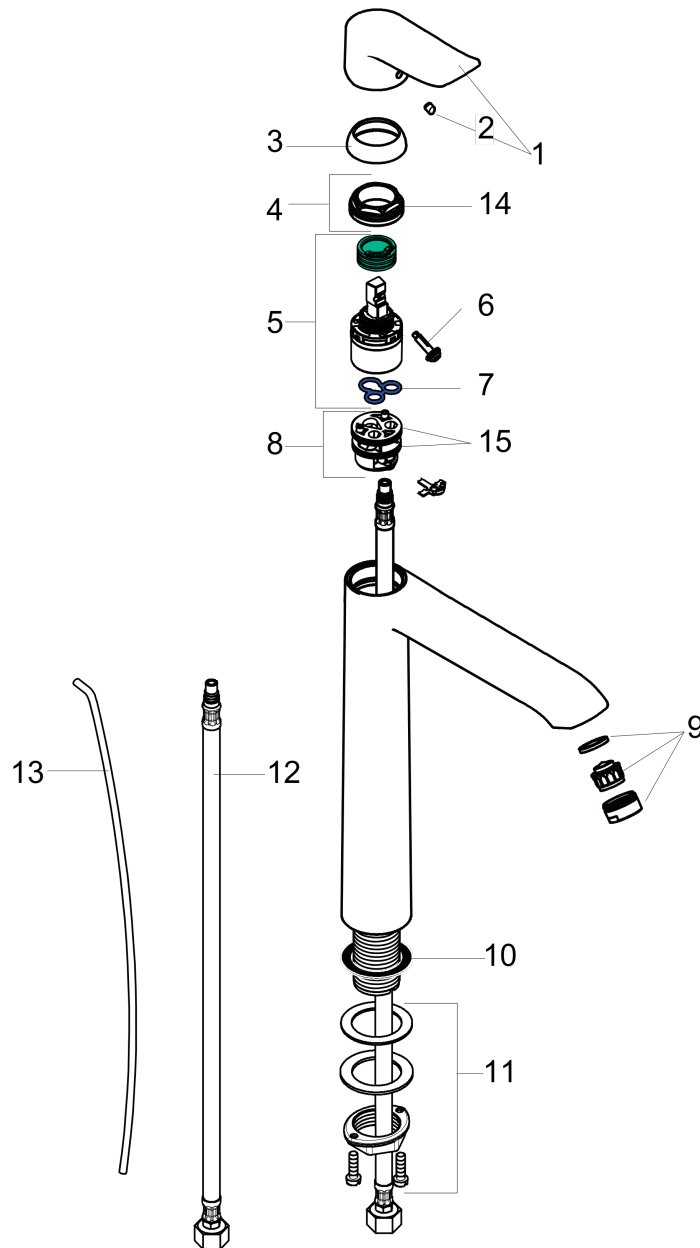

Metris
Single-Hole Faucet 260 with Pop-Up Drain, 1.2 GPM
 Finishes : **chrome** Part no. : **31082001**

Description

Features

- Aerated spray
- Flow: 1.2 GPM (4.5 L/Min)
- Ceramic cartridge
- Includes pop-up drain

Item details

List Price

Technology

Compliance

Product image

Scale drawing

Metris
Single-Hole Faucet 260 with Pop-Up Drain, 1.2 GPM
Finishes : **chrome** Part no. : **31082001**

Exploded drawing

Year of production: >07/16

Metris

Single-Hole Faucet 260 with Pop-Up Drain, 1.2 GPM

Finishes : **chrome** Part no. : **31082001**

Spare parts list

Year of production: >07/16

Pos.	Description	Part no.	Price	PU
1	handle	95519000	-	1
2	screw cover	96338000	-	1
3	flange	97406000	-	1
4	nut	97209000	-	1
5	cartridge, assy	95646001	-	1
6	locking screw for handle	95140000	-	1
7	seal	95008000	-	1
8	adapter for cartridge	98750000	-	1
9	aerator M24x1 (4,5 l/min)	92877000	-	1
10	flat seal	98749000	-	1
11	fixing set (Ø 32)	13961000	-	1
12	connection hose 35½" M8x0,75 3/8"	96316001	-	1
13	pull rod	96657000	-	1
14	O-Ring 32x2	98193000	-	1
15	O-Ring 30x2	98186000	-	1
a	pop up waste	88509000	-	1
b	lever arm 340mm (ball-Ø12mm)	96324000	-	1