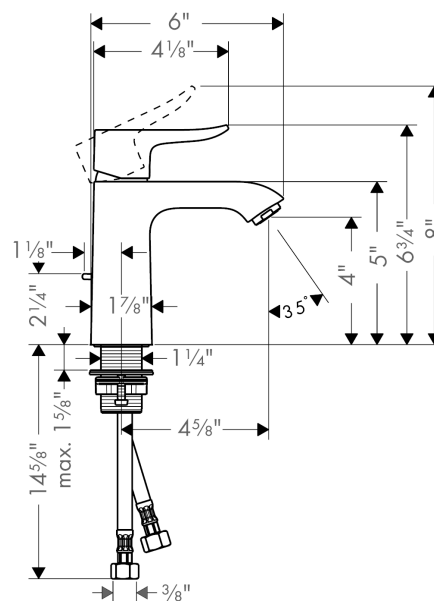

Metris

Single-Hole Faucet 110 with Pop-Up Drain, 1.2 GPM

Finishes : **brushed nickel** Part no. : **31080821**

Description

Features

- consists of: Single-handle faucet, Pop-up drain
- Aerated spray
- Flow: 1.2 GPM (4.5 L/Min)
- Ceramic cartridge
- Includes pop-up drain

Item details

List Price

Technology

Compliance

Product image

Scale drawing

Metris

Single-Hole Faucet 110 with Pop-Up Drain, 1.2 GPM

Finishes : brushed nickel Part no. : 31080821

Exploded drawing

Year of production: >07/16

Metris
Single-Hole Faucet 110 with Pop-Up Drain, 1.2 GPM

 Finishes : **brushed nickel** Part no. : **31080821**

Spare parts list

Year of production: >07/16

Pos.	Description	Part no.	Price	PU
1	handle	95519820	-	1
2	screw cover	96338000	-	1
3	flange	97406820	-	1
4	nut	97209000	-	1
5	cartridge, assy	95646001	-	1
6	locking screw for handle	95140000	-	1
7	seal	95008000	-	1
8	adapter for cartridge	98750000	-	1
9	aerator M24x1 (4,5 l/min)	92877820	-	1
10	fixing set (Ø 32)	13961000	-	1
11	flat seal	98749000	-	1
12	connection hose 18½" M8x0,75 3/8"	96321001	-	1
13	pull rod	96657820	-	1
14	O-Ring 32x2	98193000	-	1
15	O-Ring 30x2	98186000	-	1
a	pop up waste	88509820	-	1