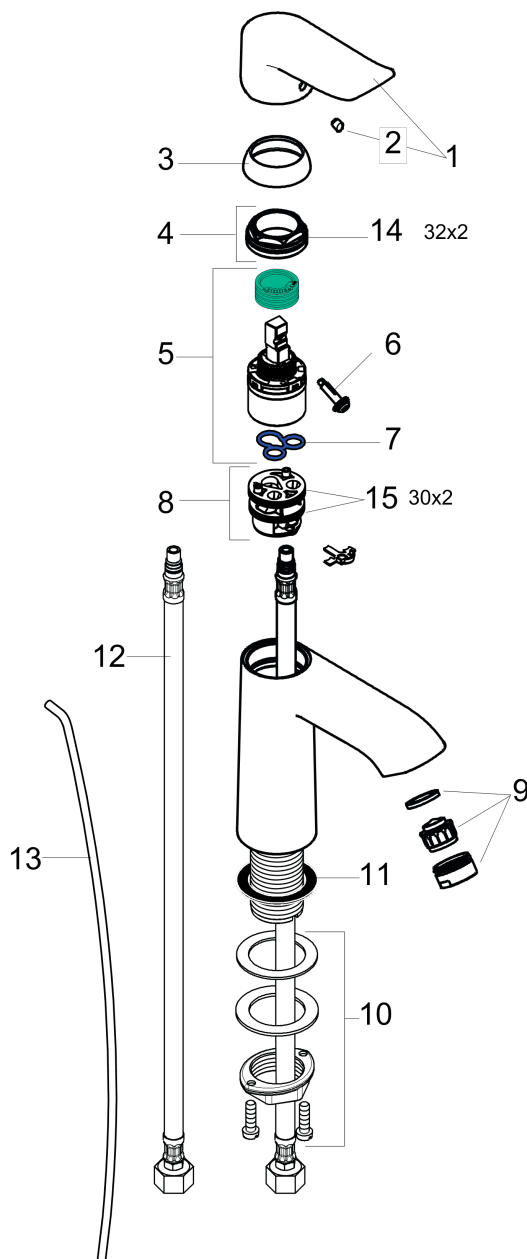

Metris

Single-Hole Faucet 110 with Pop-Up Drain, 1.2 GPM

Finishes : **brushed nickel** Part no. : **31080821**

Description

Features

- consists of: Single-handle faucet, Pop-up drain
- Aerated spray
- Flow: 1.2 GPM (4.5 L/Min)
- Ceramic cartridge
- Includes pop-up drain

Item details

List Price

Technology

Compliance

Product image

Scale drawing

Metris

Single-Hole Faucet 110 with Pop-Up Drain, 1.2 GPM

Finishes : brushed nickel Part no. : 31080821

Exploded drawing

Year of production: >07/16

Metris
Single-Hole Faucet 110 with Pop-Up Drain, 1.2 GPM

 Finishes : **brushed nickel** Part no. : **31080821**

Spare parts list

Year of production: >07/16

Pos.	Description	Part no.	Price	PU
1	handle	95519820	-	1
2	screw cover	96338000	-	1
3	flange	97406820	-	1
4	nut	97209000	-	1
5	cartridge, assy	95646001	-	1
6	locking screw for handle	95140000	-	1
7	seal	95008000	-	1
8	adapter for cartridge	98750000	-	1
9	aerator M24x1 (4,5 l/min)	92877820	-	1
10	fixing set (Ø 32)	13961000	-	1
11	flat seal	98749000	-	1
12	connection hose 18½" M8x0,75 3/8"	96321001	-	1
13	pull rod	96657820	-	1
14	O-Ring 32x2	98193000	-	1
15	O-Ring 30x2	98186000	-	1
a	pop up waste	88509820	-	1