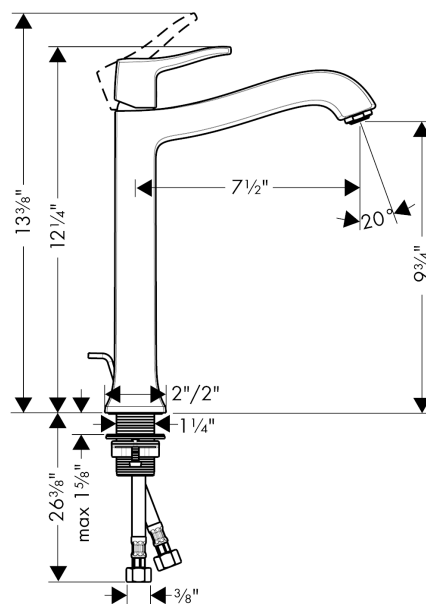

**Metris C**  
**Single-Hole Faucet 250 with Pop-Up Drain, 1.2 GPM**  
 Finishes : **polished nickel**    Part no. : **31078831**

## Scale drawing

**Metris C**  
**Single-Hole Faucet 250 with Pop-Up Drain, 1.2 GPM**  
Finishes : **polished nickel**    Part no. : **31078831**

### Spare parts list

Year of production: >07/16

Pos.	Description	Part no.	Price	PU
1	handle	31291830	-	1
2	screw cover	96338000	-	1
3	flange	98863830	-	1
4	nut	98864000	-	1
5	cartridge, assy	95973001	-	1
6	locking screw for handle	95140000	-	1
7	seal	98865000	-	1
8	adapter for cartridge	98866000	-	1
9	fixing set (Ø 32)	13961000	-	1
10	aerator M24x1 (4,5 l/min)	92877830	-	1
11	connection hose 18½" M8x0,75 3/8"	96321001	-	1
a	pop up waste	88509830	-	1
b	pull rod	96657830	-	1
c	lever arm 340mm (ball-Ø12mm)	96324000	-	1
d	lever collar	97548000	-	1