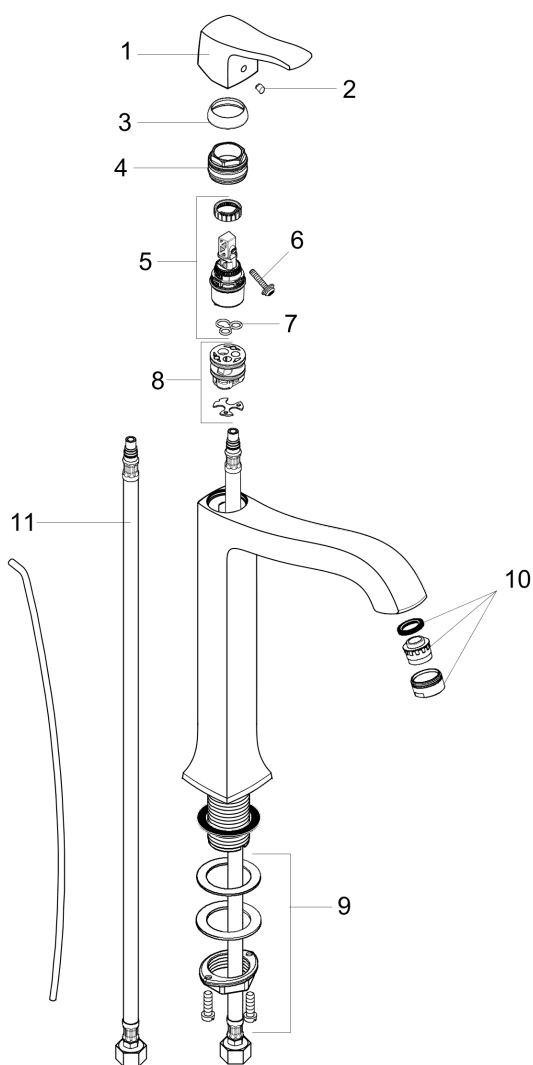

## Scale drawing

**Metris C**  
**Single-Hole Faucet 250 with Pop-Up Drain, 1.2 GPM**  
Finishes : **polished nickel**    Part no. : **31078831**

## Exploded drawing

Year of production: >07/16

## Metris C

Single-Hole Faucet 250 with Pop-Up Drain, 1.2 GPM

Finishes : polished nickel Part no. : 31078831

### Spare parts list

Year of production: >07/16

Pos.	Description	Part no.	Price	PU
1	handle	31291830	-	1
2	screw cover	96338000	-	1
3	flange	98863830	-	1
4	nut	98864000	-	1
5	cartridge, assy	95973001	-	1
6	locking screw for handle	95140000	-	1
7	seal	98865000	-	1
8	adapter for cartridge	98866000	-	1
9	fixing set (Ø 32)	13961000	-	1
10	aerator M24x1 (4,5 l/min)	92877830	-	1
11	connection hose 18½" M8x0,75 3/8"	96321001	-	1
a	pop up waste	88509830	-	1
b	pull rod	96657830	-	1
c	lever arm 340mm (ball-Ø12mm)	96324000	-	1
d	lever collar	97548000	-	1