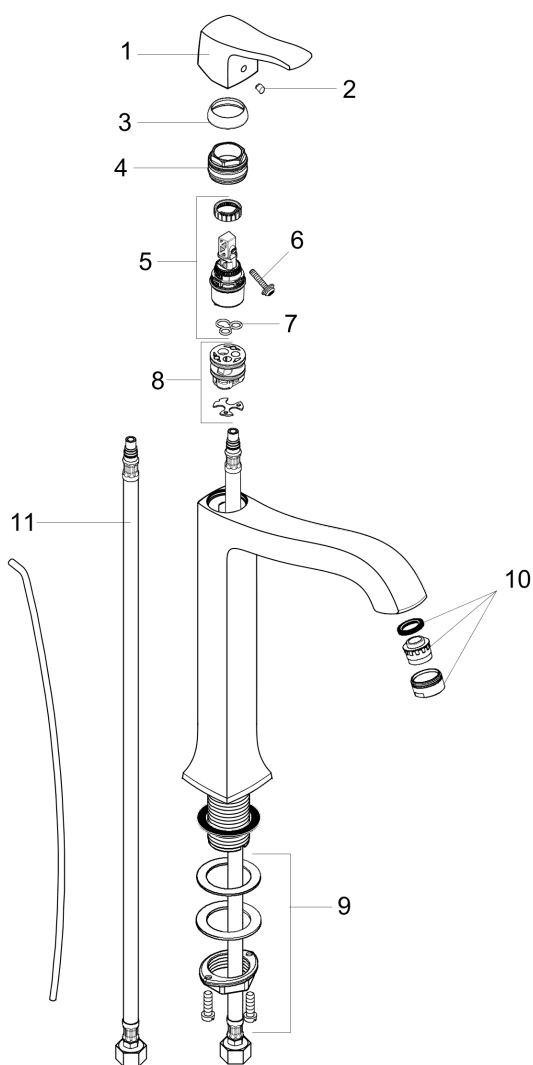

Metris C
Single-Hole Faucet 250 with Pop-Up Drain, 1.2 GPM
 Finishes : **chrome** Part no. : **31078001**

Description

Features

- Aerated spray
- Flow: 1.2 GPM (4.5 L/Min)
- Ceramic cartridge
- Includes pop-up drain

Item details

List Price \$ 512.00

Technology

Compliance

Product image

Scale drawing

Metris C
Single-Hole Faucet 250 with Pop-Up Drain, 1.2 GPM
Finishes : **chrome** Part no. : **31078001**

Exploded drawing

Year of production: >07/16

Metris C

Single-Hole Faucet 250 with Pop-Up Drain, 1.2 GPM

Finishes : **chrome** Part no. : **31078001**

Spare parts list

Year of production: >07/16

Pos.	Description	Part no.	Price	PU
1	handle	31291000	-	1
2	screw cover	96338000	-	1
3	flange	98863000	-	1
4	nut	98864000	-	1
5	cartridge, assy	95973001	-	1
6	locking screw for handle	95140000	-	1
7	seal	98865000	-	1
8	adapter for cartridge	98866000	-	1
9	fixing set (Ø 32)	13961000	-	1
10	aerator M24x1 (4,5 l/min)	92877000	-	1
11	connection hose 18½" M8x0,75 3/8"	96321001	-	1
a	pull rod	96657000	-	1
b	pop up waste	88509000	-	1
c	lever arm 340mm (ball-Ø12mm)	96324000	-	1
d	lever collar	97548000	-	1