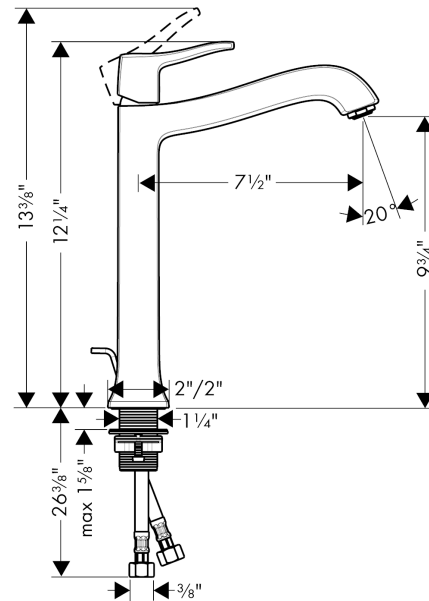

Metris C
Single-Hole Faucet 250 with Pop-Up Drain, 1.2 GPM
 Finishes : **chrome** Part no. : **31078001**

Description

Features

- Aerated spray
- Flow: 1.2 GPM (4.5 L/Min)
- Ceramic cartridge
- Includes pop-up drain

Item details

List Price \$ 512.00

Technology

Compliance

Product image

Scale drawing

Metris C
Single-Hole Faucet 250 with Pop-Up Drain, 1.2 GPM
Finishes : **chrome** Part no. : **31078001**

Exploded drawing

Year of production: >07/16

Metris C

Single-Hole Faucet 250 with Pop-Up Drain, 1.2 GPM

Finishes : **chrome** Part no. : **31078001**

Spare parts list

Year of production: >07/16

Pos.	Description	Part no.	Price	PU
1	handle	31291000	-	1
2	screw cover	96338000	-	1
3	flange	98863000	-	1
4	nut	98864000	-	1
5	cartridge, assy	95973001	-	1
6	locking screw for handle	95140000	-	1
7	seal	98865000	-	1
8	adapter for cartridge	98866000	-	1
9	fixing set (Ø 32)	13961000	-	1
10	aerator M24x1 (4,5 l/min)	92877000	-	1
11	connection hose 18½" M8x0,75 3/8"	96321001	-	1
a	pull rod	96657000	-	1
b	pop up waste	88509000	-	1
c	lever arm 340mm (ball-Ø12mm)	96324000	-	1
d	lever collar	97548000	-	1