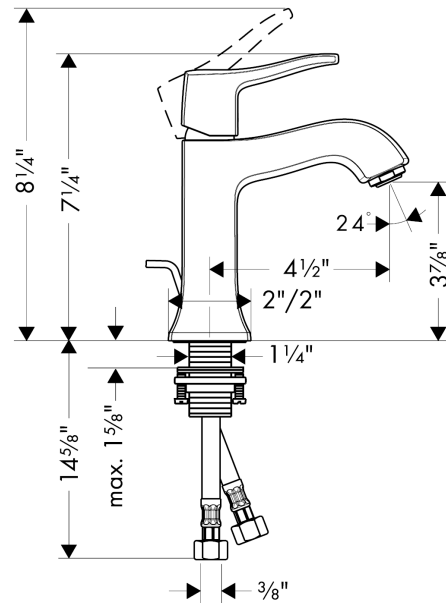

## Scale drawing

**Metris C**  
**Single-Hole Faucet 100 with Pop-Up Drain, 1.2 GPM**  
Finishes : **rubbed bronze**    Part no. : **31075921**

### Spare parts list

Year of production: >07/16

Pos.	Description	Part no.	Price	PU
1	handle	31291920	-	1
2	screw cover	96338000	-	1
3	flange	98863920	-	1
4	nut	98864000	-	1
5	cartridge, assy	95973001	-	1
6	locking screw for handle	95140000	-	1
7	seal	98865000	-	1
8	adapter for cartridge	98866000	-	1
9	aerator M24x1 (4,5 l/min)	92877920	-	1
10	fixing set (Ø 32)	13961000	-	1
11	pull rod	96657920	-	1
12	connection hose 18½" M8x0,75 3/8"	96321001	-	1
a	pop up waste	88509920	-	1
b	fixation extension 35 mm	13898000	-	1
c	lever collar	97548000	-	1