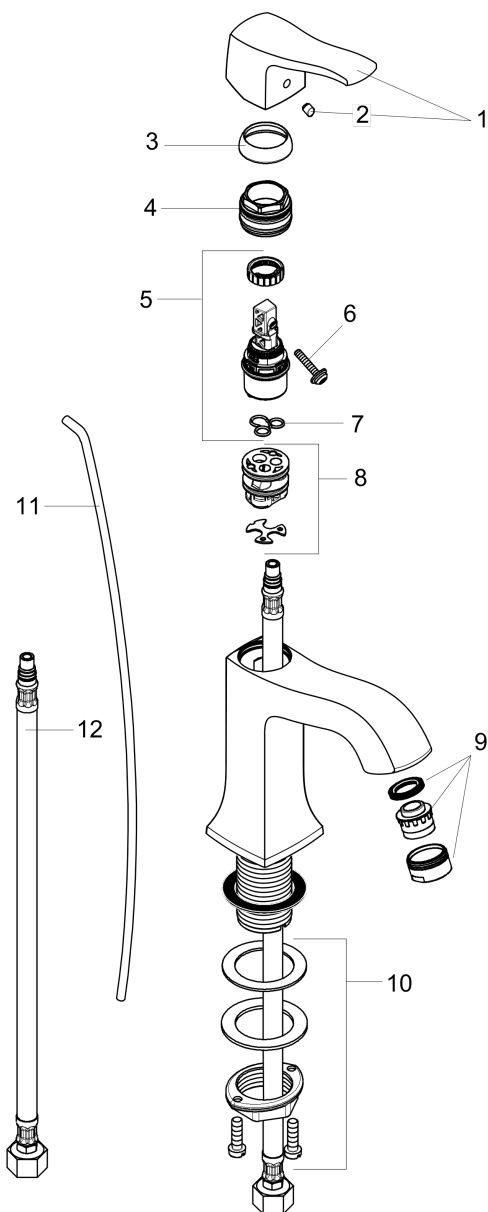

## Scale drawing

**Metris C**  
**Single-Hole Faucet 100 with Pop-Up Drain, 1.2 GPM**  
Finishes : **rubbed bronze**    Part no. : **31075921**

## Exploded drawing

Year of production: >07/16

## Metris C

Single-Hole Faucet 100 with Pop-Up Drain, 1.2 GPM

Finishes : **rubbed bronze** Part no. : **31075921**

### Spare parts list

Year of production: >07/16

Pos.	Description	Part no.	Price	PU
1	handle	31291920	-	1
2	screw cover	96338000	-	1
3	flange	98863920	-	1
4	nut	98864000	-	1
5	cartridge, assy	95973001	-	1
6	locking screw for handle	95140000	-	1
7	seal	98865000	-	1
8	adapter for cartridge	98866000	-	1
9	aerator M24x1 (4,5 l/min)	92877920	-	1
10	fixing set (Ø 32)	13961000	-	1
11	pull rod	96657920	-	1
12	connection hose 18½" M8x0,75 3/8"	96321001	-	1
a	pop up waste	88509920	-	1
b	fixation extension 35 mm	13898000	-	1
c	lever collar	97548000	-	1