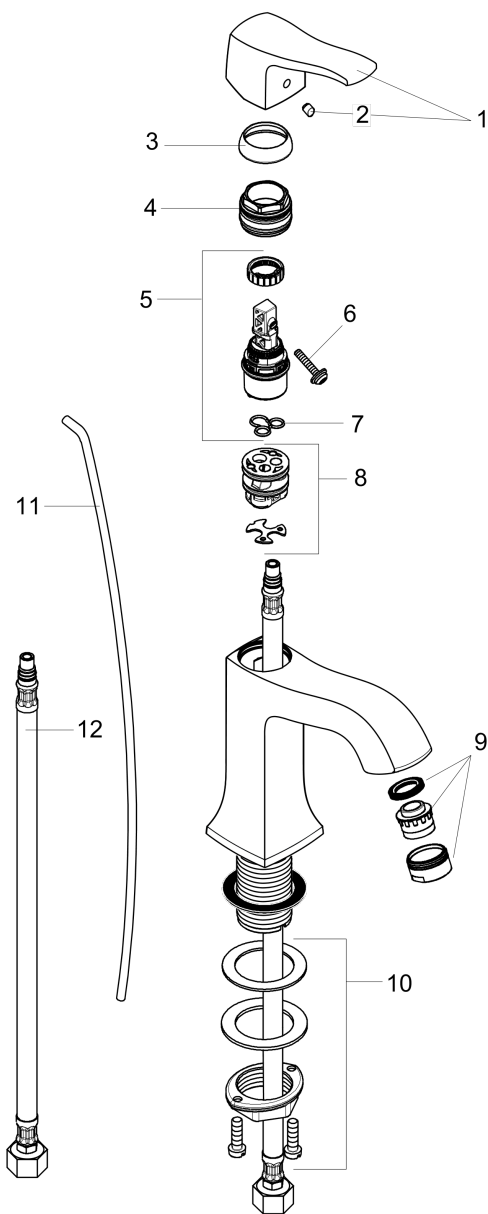

## Scale drawing

**Metris C**  
**Single-Hole Faucet 100 with Pop-Up Drain, 1.2 GPM**  
Finishes : **brushed nickel** Part no. : **31075821**

## Exploded drawing

Year of production: >07/16

## Metris C

Single-Hole Faucet 100 with Pop-Up Drain, 1.2 GPM

Finishes : **brushed nickel** Part no. : **31075821**

### Spare parts list

Year of production: >07/16

Pos.	Description	Part no.	Price	PU
1	handle	31291820	-	1
2	screw cover	96338000	-	1
3	flange	98863820	-	1
4	nut	98864000	-	1
5	cartridge, assy	95973001	-	1
6	locking screw for handle	95140000	-	1
7	seal	98865000	-	1
8	adapter for cartridge	98866000	-	1
9	aerator M24x1 (4,5 l/min)	92877820	-	1
10	fixing set (Ø 32)	13961000	-	1
11	connection hose 18½" M8x0,75 3/8"	96321001	-	1
12	pull rod	96657820	-	1
a	lever collar	97548000	-	1
b	pop up waste	88509820	-	1