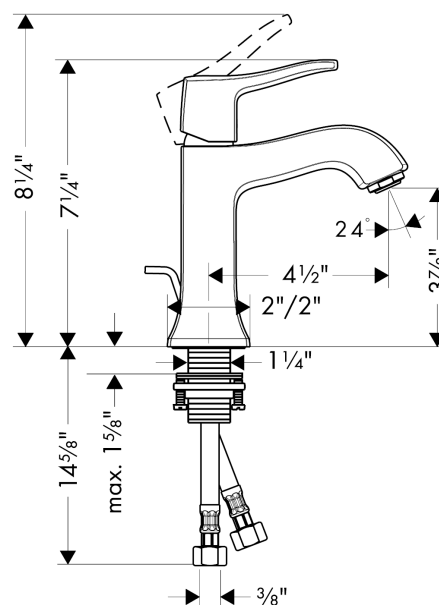

**Metris C**  
**Single-Hole Faucet 100 with Pop-Up Drain, 1.2 GPM**  
 Finishes : **brushed nickel**    Part no. : **31075821**

## Scale drawing

**Metris C**  
**Single-Hole Faucet 100 with Pop-Up Drain, 1.2 GPM**  
Finishes : **brushed nickel** Part no. : **31075821**

### Spare parts list

Year of production: >07/16

Pos.	Description	Part no.	Price	PU
1	handle	31291820	-	1
2	screw cover	96338000	-	1
3	flange	98863820	-	1
4	nut	98864000	-	1
5	cartridge, assy	95973001	-	1
6	locking screw for handle	95140000	-	1
7	seal	98865000	-	1
8	adapter for cartridge	98866000	-	1
9	aerator M24x1 (4,5 l/min)	92877820	-	1
10	fixing set (Ø 32)	13961000	-	1
11	connection hose 18½" M8x0,75 3/8"	96321001	-	1
12	pull rod	96657820	-	1
a	lever collar	97548000	-	1
b	pop up waste	88509820	-	1