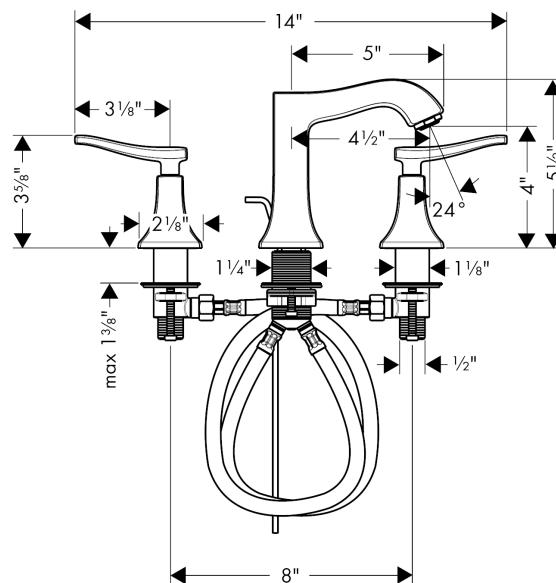

Metris C

Widespread Faucet 100 with Pop-Up Drain, 1.2 GPM

Finishes : **polished nickel** Part no. : **31073831**

Description

Features

- Aerated spray
- Flow: 1.2 GPM (4.5 L/Min)
- 90° ceramic valves
- Includes pop-up drain

Item details

List Price

Technology

Compliance

Product image

Scale drawing

Metris C

Widespread Faucet 100 with Pop-Up Drain, 1.2 GPM

Finishes : polished nickel Part no. : 31073831

Exploded drawing

Year of production: >07/16

Metris C

Widespread Faucet 100 with Pop-Up Drain, 1.2 GPM

Finishes : **polished nickel** Part no. : **31073831**

Spare parts list

Year of production: >07/16

Pos.	Description	Part no.	Price	PU
1	spout cpl.	95394831	-	1
2	aerator M24x1 (4,5 l/min)	92877830	-	1
3	pull rod	96657830	-	1
4	connection hose 18½" M8x0,75 3/8"	96321001	-	1
5	fixing set (Ø 32)	13961000	-	1
6	stop valve cpl.	97357001	-	1
7	shut off unit left closing	94008000	-	1
8	shut off unit right closing	94009000	-	1
9	adapter for handle	95252000	-	1
a	handle for hot water	31292831	-	1
b	pop up waste	88509830	-	1
c	lever collar	97548000	-	1
e	handle fixing set	98932000	-	1