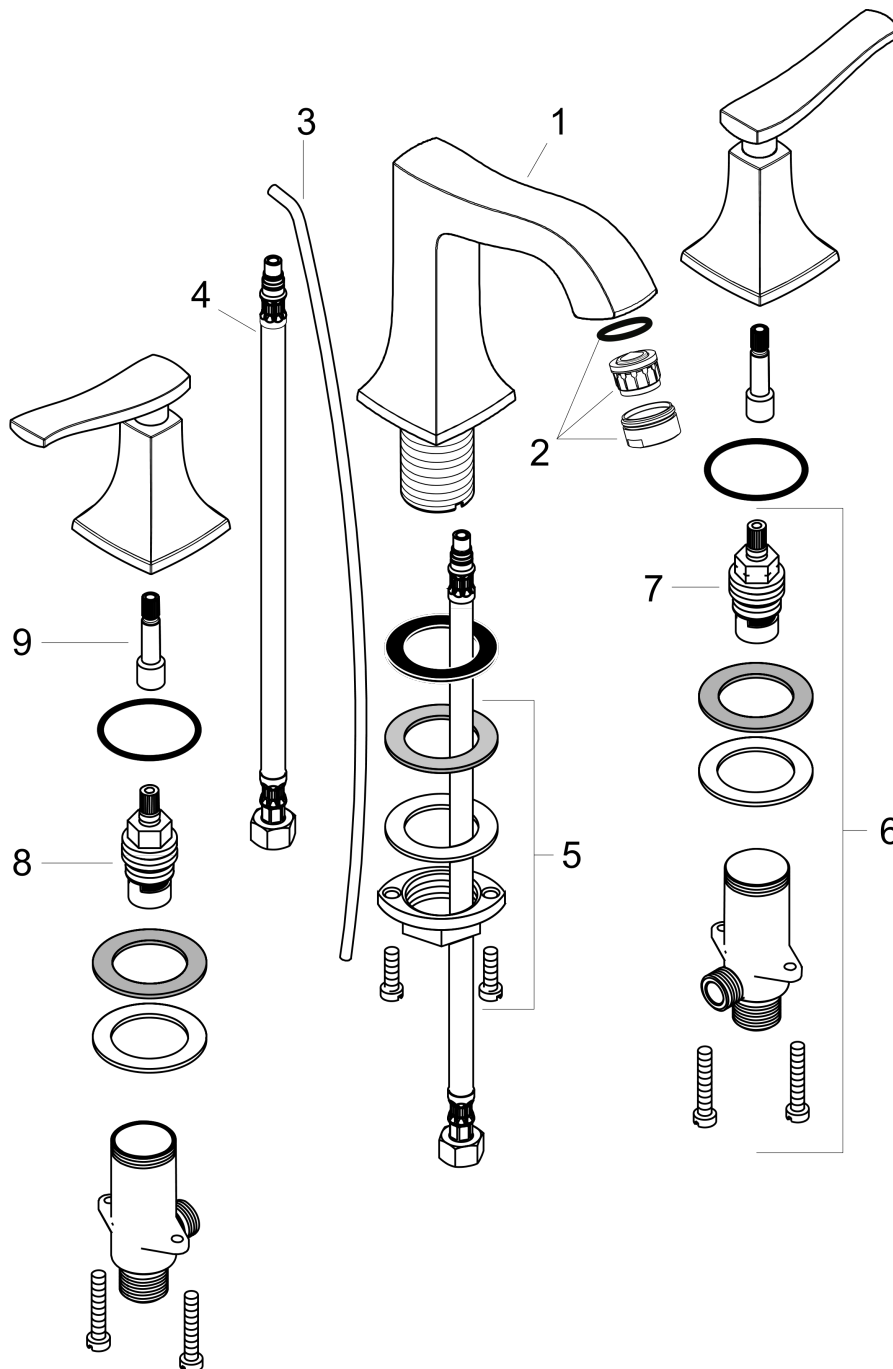

Metris C

Widespread Faucet 100 with Pop-Up Drain, 1.2 GPM

Finishes : **polished nickel** Part no. : **31073831**

Description

Features

- Aerated spray
- Flow: 1.2 GPM (4.5 L/Min)
- 90° ceramic valves
- Includes pop-up drain

Item details

List Price

Technology

Compliance

Product image

Scale drawing

Metris C

Widespread Faucet 100 with Pop-Up Drain, 1.2 GPM

Finishes : polished nickel Part no. : 31073831

Exploded drawing

Year of production: >07/16

Metris C

Widespread Faucet 100 with Pop-Up Drain, 1.2 GPM

Finishes : **polished nickel** Part no. : **31073831**

Spare parts list

Year of production: >07/16

Pos.	Description	Part no.	Price	PU
1	spout cpl.	95394831	-	1
2	aerator M24x1 (4,5 l/min)	92877830	-	1
3	pull rod	96657830	-	1
4	connection hose 18½" M8x0,75 3/8"	96321001	-	1
5	fixing set (Ø 32)	13961000	-	1
6	stop valve cpl.	97357001	-	1
7	shut off unit left closing	94008000	-	1
8	shut off unit right closing	94009000	-	1
9	adapter for handle	95252000	-	1
a	handle for hot water	31292831	-	1
b	pop up waste	88509830	-	1
c	lever collar	97548000	-	1
e	handle fixing set	98932000	-	1