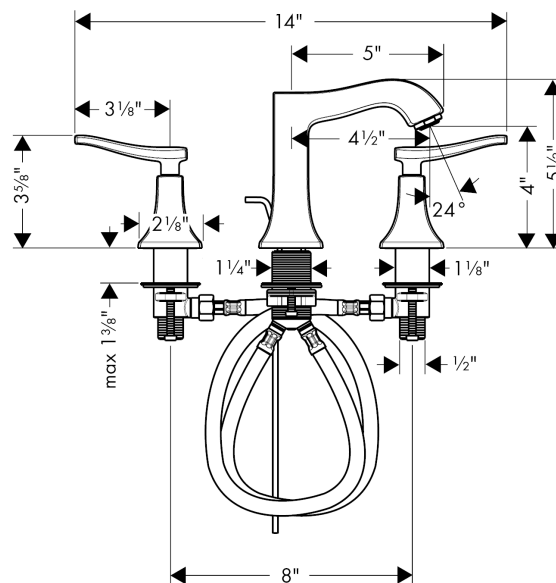

### Scale drawing

**Metris C**  
**Widespread Faucet 100 with Pop-Up Drain, 1.2 GPM**  
Finishes : **brushed nickel**    Part no. : **31073821**

### Spare parts list

Year of production: >07/16

Pos.	Description	Part no.	Price	PU
1	spout cpl.	95394821	-	1
2	aerator M24x1 (4,5 l/min)	92877820	-	1
3	pull rod	96657820	-	1
4	connection hose 18½" M8x0,75 3/8"	96321001	-	1
5	fixing set (Ø 32)	13961000	-	1
6	stop valve cpl.	97357001	-	1
7	shut off unit left closing	94008000	-	1
8	shut off unit right closing	94009000	-	1
9	adapter for handle	95252000	-	1
a	pop up waste	88509820	-	1
b	handle for hot water	31292821	-	1
c	handle fixing set	98932000	-	1