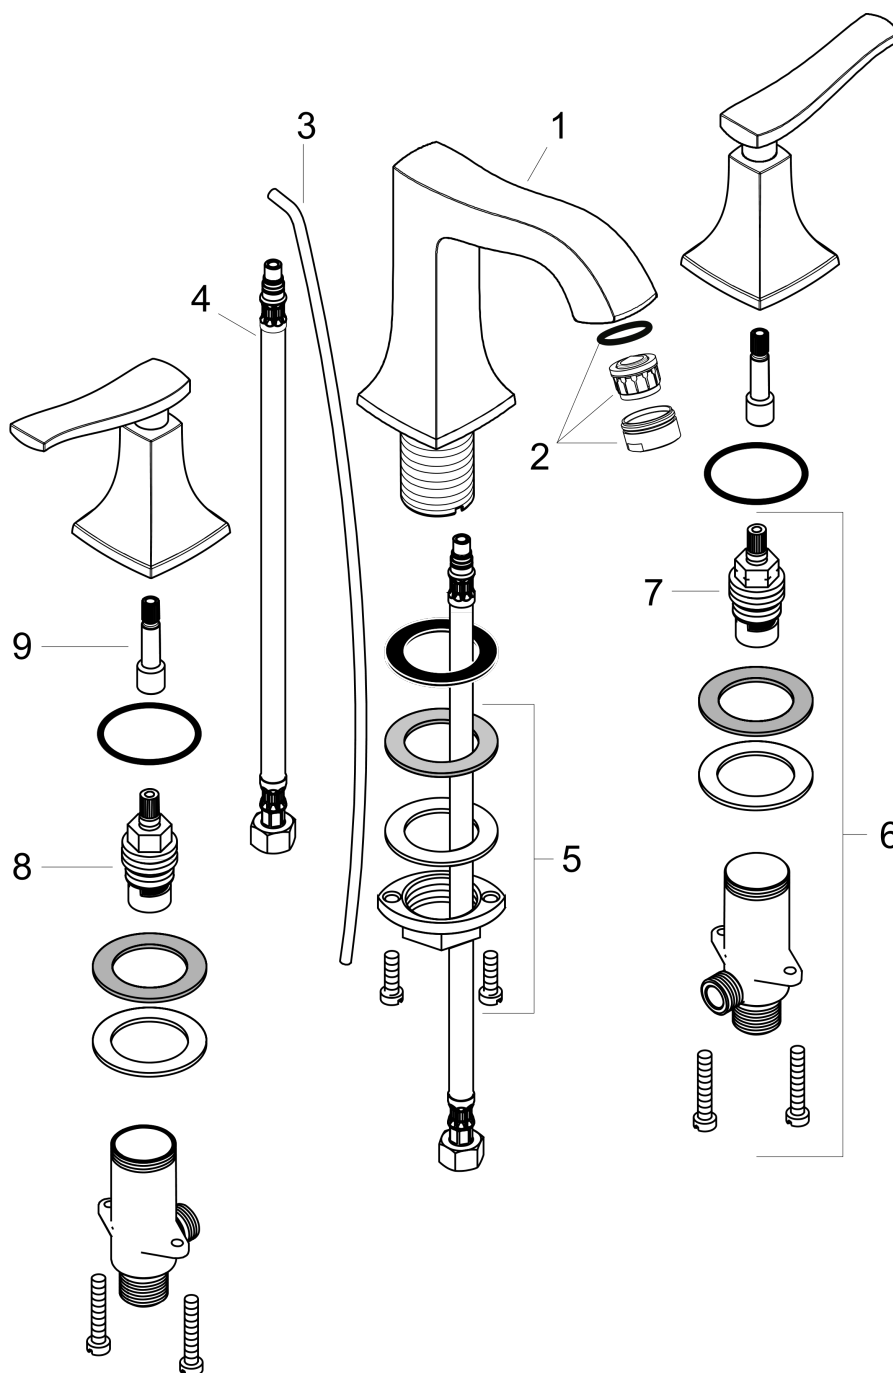

### Scale drawing

**Metris C**  
**Widespread Faucet 100 with Pop-Up Drain, 1.2 GPM**  
Finishes : **brushed nickel**    Part no. : **31073821**

## Exploded drawing

Year of production: >07/16

## Metris C

Widespread Faucet 100 with Pop-Up Drain, 1.2 GPM

Finishes : **brushed nickel** Part no. : **31073821**

### Spare parts list

Year of production: >07/16

Pos.	Description	Part no.	Price	PU
1	spout cpl.	95394821	-	1
2	aerator M24x1 (4,5 l/min)	92877820	-	1
3	pull rod	96657820	-	1
4	connection hose 18½" M8x0,75 3/8"	96321001	-	1
5	fixing set (Ø 32)	13961000	-	1
6	stop valve cpl.	97357001	-	1
7	shut off unit left closing	94008000	-	1
8	shut off unit right closing	94009000	-	1
9	adapter for handle	95252000	-	1
a	pop up waste	88509820	-	1
b	handle for hot water	31292821	-	1
c	handle fixing set	98932000	-	1