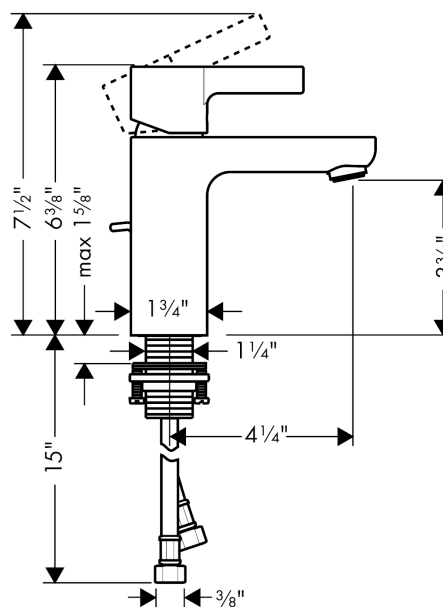

Metris S

Single-Hole Faucet 100 with Pop-Up Drain, 1.2 GPM

Finishes : brushed nickel Part no. : 31060821

Description

Features

- Aerated spray
- Flow: 1.2 GPM (4.5 L/Min)
- Ceramic cartridge
- Includes pop-up drain

Item details

List Price

\$ 460.00

Technology

Compliance

Product image

Scale drawing

Metris S
Single-Hole Faucet 100 with Pop-Up Drain, 1.2 GPM
Finishes : **brushed nickel** Part no. : **31060821**

Exploded drawing

Year of production: >07/16

Metris S

Single-Hole Faucet 100 with Pop-Up Drain, 1.2 GPM

Finishes : **brushed nickel** Part no. : **31060821**

Spare parts list

Year of production: >07/16

Pos.	Description	Part no.	Price	PU
1	screw cover	96338000	-	1
2	nut	97209000	-	1
3	cartridge, assy	95646001	-	1
4	seal	95008000	-	1
5	O-Ring 30x2	98186000	-	1
6	aerator M24x1 (4,5 l/min)	92877820	-	1
7	fixing set (Ø 32)	13961000	-	1
8	connection hose 18½" M8x0,75 3/8"	96321001	-	1
9	pull rod	96657820	-	1
a	pop up waste	88509820	-	1
b	lever collar	97548000	-	1
c	locking screw for handle	95140000	-	1