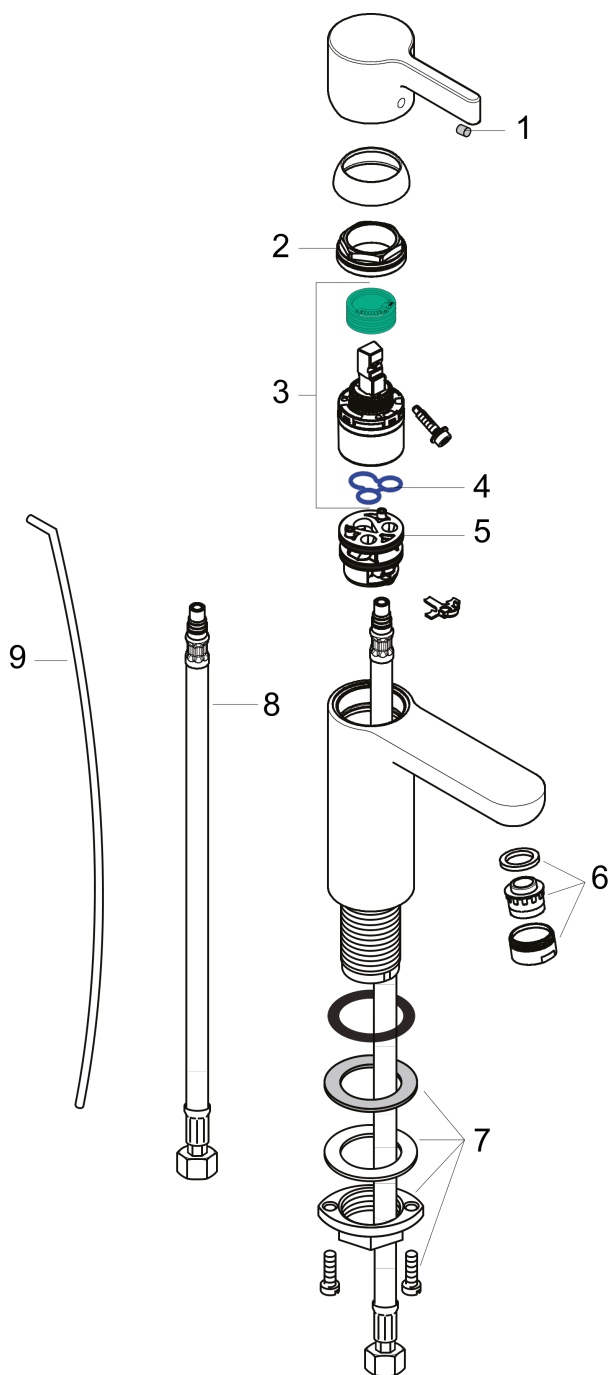

Metris S

Single-Hole Faucet 100 with Pop-Up Drain, 1.2 GPM

Finishes : brushed nickel Part no. : 31060821

Description

Features

- Aerated spray
- Flow: 1.2 GPM (4.5 L/Min)
- Ceramic cartridge
- Includes pop-up drain

Item details

List Price

\$ 460.00

Technology

Compliance

Product image

Scale drawing

Metris S
Single-Hole Faucet 100 with Pop-Up Drain, 1.2 GPM
Finishes : **brushed nickel** Part no. : **31060821**

Exploded drawing

Year of production: >07/16

Metris S

Single-Hole Faucet 100 with Pop-Up Drain, 1.2 GPM

Finishes : **brushed nickel** Part no. : **31060821**

Spare parts list

Year of production: >07/16

Pos.	Description	Part no.	Price	PU
1	screw cover	96338000	-	1
2	nut	97209000	-	1
3	cartridge, assy	95646001	-	1
4	seal	95008000	-	1
5	O-Ring 30x2	98186000	-	1
6	aerator M24x1 (4,5 l/min)	92877820	-	1
7	fixing set (Ø 32)	13961000	-	1
8	connection hose 18½" M8x0,75 3/8"	96321001	-	1
9	pull rod	96657820	-	1
a	pop up waste	88509820	-	1
b	lever collar	97548000	-	1
c	locking screw for handle	95140000	-	1