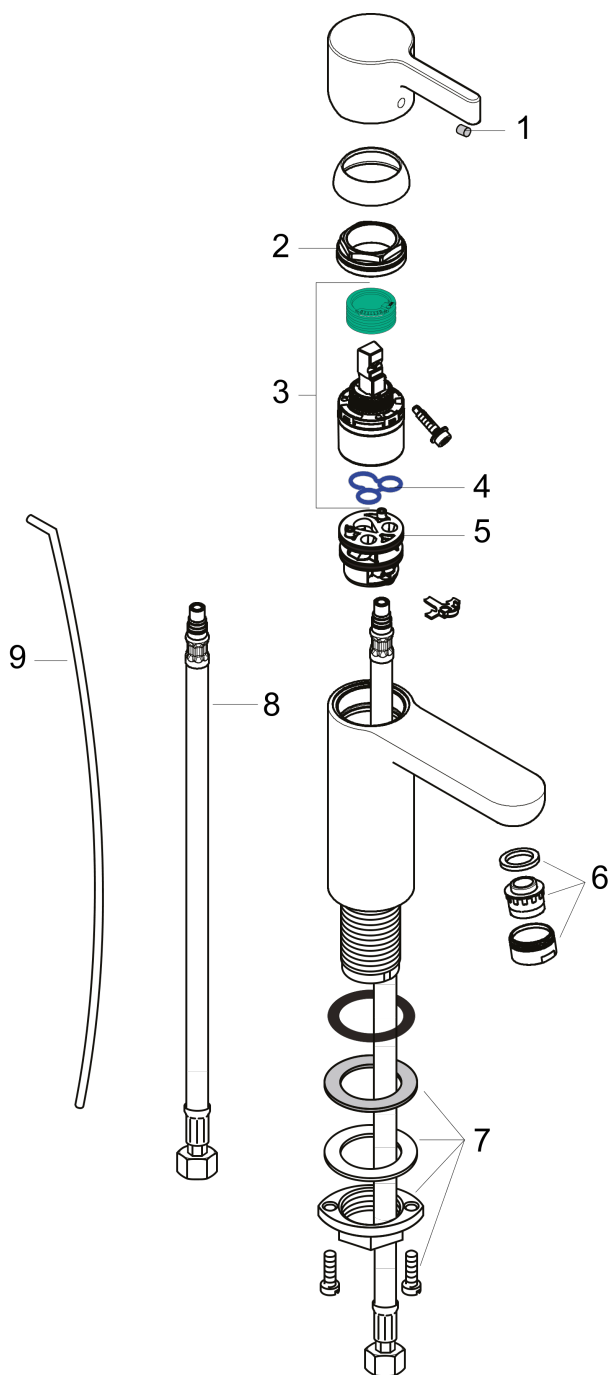

Metris S
Single-Hole Faucet 100 with Pop-Up Drain, 1.2 GPM
 Finishes : **chrome** Part no. : **31060001**

Description

Features

- Aerated spray
- Flow: 1.2 GPM (4.5 L/Min)
- Ceramic cartridge
- Includes pop-up drain

Item details

List Price \$ 366.00

Technology

Compliance

Product image

Scale drawing

Metris S
Single-Hole Faucet 100 with Pop-Up Drain, 1.2 GPM
Finishes : **chrome** Part no. : **31060001**

Exploded drawing

Year of production: >07/16

Metris S

Single-Hole Faucet 100 with Pop-Up Drain, 1.2 GPM

Finishes : **chrome** Part no. : **31060001**

Spare parts list

Year of production: >07/16

Pos.	Description	Part no.	Price	PU
1	screw cover	96338000	-	1
2	nut	97209000	-	1
3	cartridge, assy	95646001	-	1
4	seal	95008000	-	1
5	O-Ring 30x2	98186000	-	1
6	aerator M24x1 (4,5 l/min)	92877000	-	1
7	fixing set (Ø 32)	13961000	-	1
8	connection hose 18½" M8x0,75 3/8"	96321001	-	1
9	pull rod	96657000	-	1
a	pop up waste	88509000	-	1
b	flange	97406000	-	1
c	handle	31093000	-	1