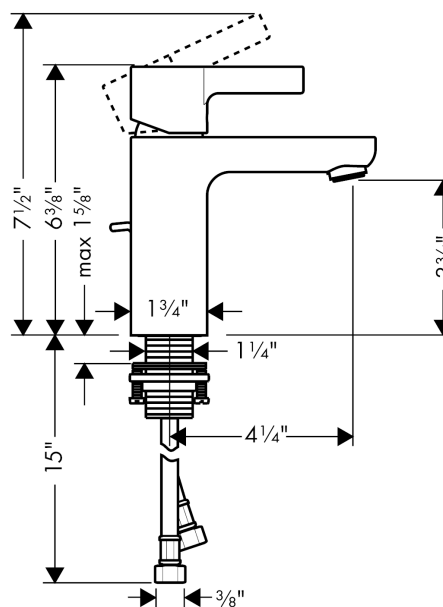

Metris S
Single-Hole Faucet 100 with Pop-Up Drain, 1.2 GPM
 Finishes : **chrome** Part no. : **31060001**

Description

Features

- Aerated spray
- Flow: 1.2 GPM (4.5 L/Min)
- Ceramic cartridge
- Includes pop-up drain

Item details

List Price \$ 366.00

Technology

Compliance

Product image

Scale drawing

Metris S
Single-Hole Faucet 100 with Pop-Up Drain, 1.2 GPM
Finishes : **chrome** Part no. : **31060001**

Exploded drawing

Year of production: >07/16

Metris S

Single-Hole Faucet 100 with Pop-Up Drain, 1.2 GPM

Finishes : **chrome** Part no. : **31060001**

Spare parts list

Year of production: >07/16

Pos.	Description	Part no.	Price	PU
1	screw cover	96338000	-	1
2	nut	97209000	-	1
3	cartridge, assy	95646001	-	1
4	seal	95008000	-	1
5	O-Ring 30x2	98186000	-	1
6	aerator M24x1 (4,5 l/min)	92877000	-	1
7	fixing set (Ø 32)	13961000	-	1
8	connection hose 18½" M8x0,75 3/8"	96321001	-	1
9	pull rod	96657000	-	1
a	pop up waste	88509000	-	1
b	flange	97406000	-	1
c	handle	31093000	-	1