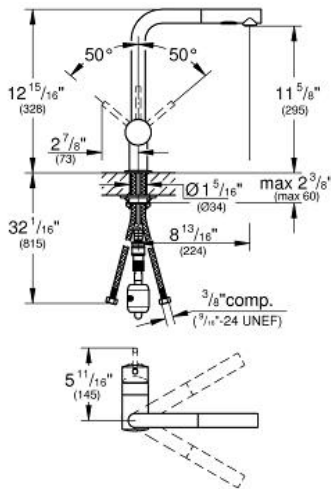

MINTA  
Single-Handle Kitchen Faucet  
MODEL # 30300000

Pure Freude  
an Wasser

GROHE

ADA

**Product Description:**  
MINTA  
Single-Handle Kitchen Faucet

**Standard Specification:**

- L-spout
- Single hole installation
- **GROHE StarLight** chrome finish
- **GROHE SilkMove** ceramic cartridge
- **GROHE EasyDock** guarantees easy retraction and smooth docking back to the starting position
- Flow strainer
- **Pull-out Dual Spray Control** - switches back and forth between regular flow and spray
- Diverter: laminar spray/SpeedClean shower jet
- Automatic return to laminar spray
- Adjustable flow rate limiter
- Swivel Spout
- Swivel area  $360^\circ$
- Integrated non-return valve
- Stainless steel flex lines
- Quick installation system
- Min. recommended pressure: 15 psi (1.0 bar)
- 1.75 gpm
- CALGreen compliant
- $12 \frac{15}{16}$ " Faucet height
- $11 \frac{5}{8}$ " Aerator height
- $8 \frac{13}{16}$ " Faucet reach

**Applicable Codes & Standards:**

- Energy Policy Act of 1992

**Color:**

- 30300000 StarLight Chrome