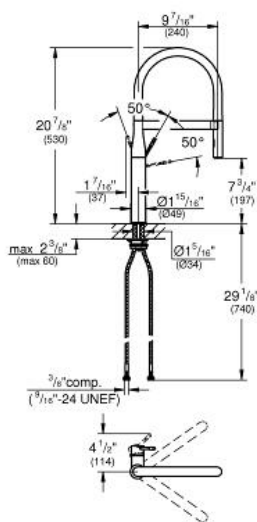

ESSENCE PROFESSIONAL
Single-Handle Kitchen Faucet
MODEL # 30295000

Pure Freude
an Wasser

GROHE

ADA

Product Description:
ESSENCE PROFESSIONAL
Single-Handle Kitchen Faucet

Standard Specification:

- Single hole installation
- **GROHE StarLight** chrome finish
- **GROHE SilkMove** 1.1" (28 mm) ceramic cartridge
- Flow strainer
- With integrated temperature limiter
- Professional spray
- With flexible, hygienic GROHFlexx kitchen Santoprene hose
- Diverter: laminar spray/SpeedClean shower jet
- Automatic return to laminar spray
- Metal spray
- **GROHE EasyDock M** integrated magnet for seamless docking of the spray head
- Swivel spout
- Swivel area 360°
- Protected against backflow
- Stainless steel flex lines
- Quick installation system
- Max Flow Rate 1.75 gpm

Applicable Codes & Standards:

- Energy Policy Act of 1992
- NSF 61
- ASME A112.18.1/CSA B125.1
- US Federal and State material regulations

Color:

- 30295000 StarLight Chrome