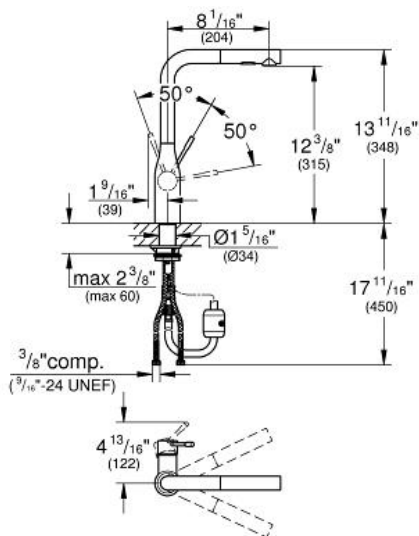

ESSENCE
Single-Handle Kitchen Faucet
MODEL # 30271000

Pure Freude
an Wasser

GROHE

ADA

Product Description:
ESSENCE
Single-Handle Kitchen Faucet

Standard Specification:

- High spout
- Single hole installation
- **GROHE StarLight** finish
- **GROHE SilkMove** 1.1" (28 mm) ceramic cartridge
- Flow strainer
- **Pull-out Dual Spray Control** - switches back and forth between regular flow and spray
- Diverter: laminar spray/SpeedClean shower jet
- Automatic return to laminar spray
- Swivel Spout
- Swivel area 360°
- Integrated non-return valve
- Protected against backflow
- Stainless steel flex lines
- Quick installation system
- Min. recommended pressure: 15 psi (1.0 bar)

Applicable Codes & Standards:

- Energy Policy Act of 1992
- NSF 61
- ASME A112.18.1/CSA B125.1
- US Federal and State material regulations

Color:

- 30271000 StarLight Chrome