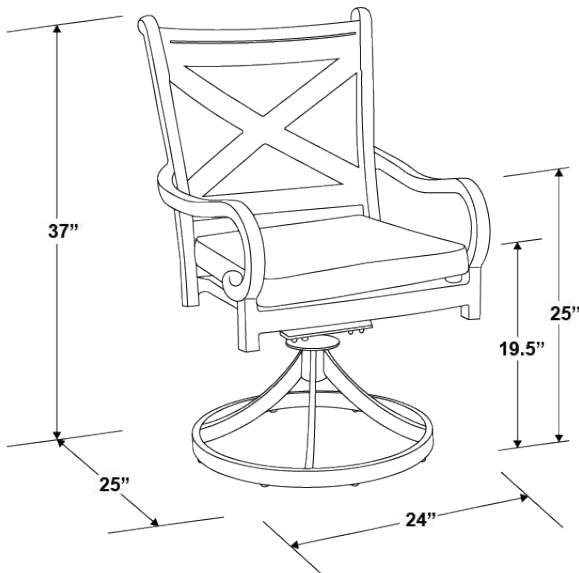

MONTEREY SWIVEL DINING CHAIR

SKU 3001-11

SPECS

Width 24"
Depth 25"
Height 37"
Arm Height 25"
Seat Height 19.5"
Weight 25 lbs

- Fully welded powder-coated aluminum frame in Old World Copper finish.
- Adjustable feet.
- Commercial Quality Construction.
- Weather resistant, high-resiliency foam cushions.
- Stocked in Premium Sunbrella fabric in Frequency Sand with Canvas Walnut Welt.
- Custom Cushions available in approx. 4 weeks.
- Standard 54" fabric COM yardage required: 1 yard.