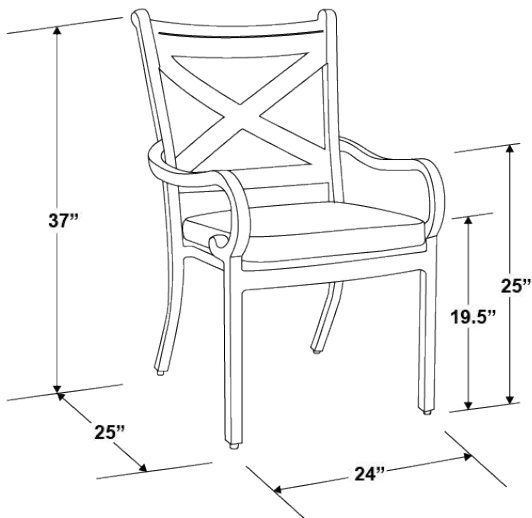

## MONTEREY DINING CHAIR

SKU 3001-1

### SPECS

Width 24"

Depth 25"

Height 37"

Arm Height 25"

Seat Height 19.5"

Weight 18 lbs

- Fully welded powder-coated aluminum frame in Old World Copper finish.
- Adjustable feet.
- Commercial Quality Construction.
- Weather resistant, high-resiliency foam cushions.
- Stocked in Premium Sunbrella fabric in Frequency Sand with Canvas Walnut Welt.
- Custom Cushions available in approx. 4 weeks.
- Standard 54" fabric COM yardage required: 1 yard.