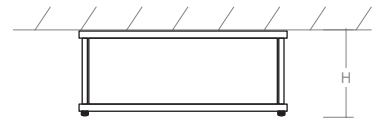

MODULO Ceiling Mount
3-683-xx

oxygen

FIXTURE TYPE _____

LOCATION _____

PROJECT _____

DATE _____

-40 Aged Brass

-24 Satin Nickel

LIGHT SOURCE	2 x 10.1W LED, 3000K, CRI 90
LUMINAIRE POWER	24.1W at 120V
RATED LIFE	60000 hr RL
OPTIONAL COLOR TEMPERATURES	2700K, 3500K, 4000K
LUMEN OUTPUT	Delivered: 1742 lm (LM-79)
INPUT VOLTAGE	120V to 277V AC, 50/60Hz
DRIVER OUTPUT	700mA, 29.4W max power
DIMMING	TRIAC and ELV dimming at 120V AC; 0-10V dimming, 100% to 1% current output
CONSTRUCTION	Plated Steel and Acrylic
DIFFUSER	- Matte White Acrylic
FINISHES	Satin Nickel (-24), Aged Brass (-40)
MOUNTING	4" Octagonal J-Box
STANDARDS	UL Dry/Damp listed, Conforms to UL STD 1598, Certified CAN/CSA STD C22.2 No 250.0.

DIMENSIONS
W: 16.00"
L: 16.00"
H: 4.75"

Order example for standard fixture:
3-683-24 (x- Voltage - xxx-Sequence # - xx-Finish)
3: 120V to 277V
 Order example for optional color temperatures: **3-683-2724**
27: 2700K, **35:** 3500K, **40:** 4000K