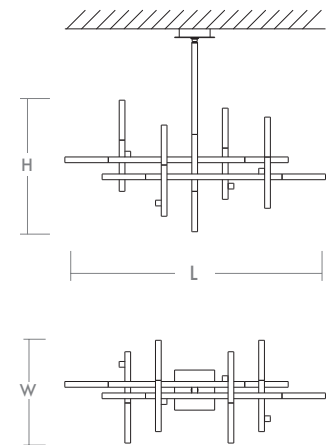

ATLANTIS Chandelier
3-637-xx

oxygen

FIXTURE TYPE _____

LOCATION _____

PROJECT _____

DATE _____

-24 Satin Nickel

-40 Aged Brass

LIGHT SOURCE	LED Arrays, 3000K, CRI 90
LUMINAIRE POWER	33.6W at 120V
RATED LIFE	50000 hr RL
OPTIONAL COLOR TEMPERATURES	3000K Only
LUMEN OUTPUT	Delivered: 1332 lm (LM-79)
INPUT VOLTAGE	120V AC, 60Hz
DRIVER OUTPUT	720mA, 30.24W max power
DIMMING	TRIAC Dimming
CONSTRUCTION	Cold Rolled Steel Housing and Canopy
DIFFUSER	- Clear Bubble Acrylic
FINISHES	Satin Nickel (-24), Aged Brass (-40)
MOUNTING	4" Octagonal J-Box
STANDARDS	ETL Damp listed, Conforms to UL STD 1598, Certified CAN/CSA STD C22.2 No 250.0.

DIMENSIONS

Canopy:	6.50" W x 6.50" L
W. Fixture:	18.00"
L. Fixture:	42.00"
H. Fixture:	23.00"
Supplied with 2-8", 2-12", and 3-16" stems to customize hanging height	

Note: Canopy swivel allows up to a 20° slope

Order example for standard fixture:
3-637-24 (x- Voltage - xxx-Sequence # - xx-Finish)
3: 120V Only