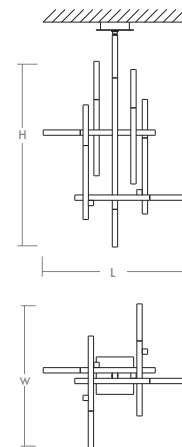

ATLANTIS Chandelier
3-636-xx

oxygen

FIXTURE TYPE _____

LOCATION _____

PROJECT _____

DATE _____

-24 Satin Nickel

-40 Aged Brass

LIGHT SOURCE	LED Arrays, 3000K, CRI 90
LUMINAIRE POWER	25W at 120V
RATED LIFE	50000 hr RL
OPTIONAL COLOR TEMPERATURES	3000K Only
LUMEN OUTPUT	Delivered: 947 lm (LM-79)
INPUT VOLTAGE	120V AC, 60Hz
DRIVER OUTPUT	720mA, 25.92W max power
DIMMING	TRIAC Dimming
CONSTRUCTION	Cold Rolled Steel Housing and Canopy
DIFFUSER	- Clear Bubble Acrylic
FINISHES	Satin Nickel (-24), Aged Brass (-40)
MOUNTING	4" Octagonal J-Box
STANDARDS	ETL Damp listed, Conforms to UL STD 1598, Certified CAN/CSA STD C22.2 No 250.0.

DIMENSIONS

Canopy: 6.50" W x 6.50" L

W. Fixture: 27.00"

L. Fixture: 27.00"

H. Fixture: 34.00"

Supplied with 2-8", 2-12", and 3-16" stems to customize hanging height

Note: Canopy swivel allows up to a 22° slope

Order example for standard fixture:
3-636-24 (x- Voltage - xxx-Sequence # - xx-Finish)
 3: 120V Only