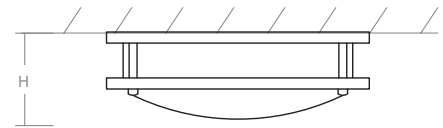

-15 Black

-22 Oiled Bronze

-24 Satin Nickel

LIGHT SOURCE	2 x 10.1W LED, 3000K, CRI 90
LUMINAIRE POWER	24.1W at 120V
RATED LIFE	60000 hr RL
OPTIONAL COLOR TEMPERATURES	2700K, 3500K, 4000K
LUMEN OUTPUT	Delivered: 1952 lm (LM-79)
INPUT VOLTAGE	120V to 277V AC, 50/60Hz
DRIVER OUTPUT	700mA, 29.4W max power
DIMMING	TRIAC and ELV dimming at 120V AC; 0-10V dimming, 100% to 10% current output
CONSTRUCTION	Plated Steel and Acrylic
DIFFUSER	- Matte White Acrylic
FINISHES	Polished Chrome (-14), Black (-15), Oiled Bronze (-22), Satin Nickel (-24), Aged Brass (-40)
MOUNTING	4" Octagonal J-Box
STANDARDS	UL Dry/Damp listed, Conforms to UL STD 1598, Certified CAN/CSA STD C22.2 No 250.0.

DIMENSIONS

Dia: 17.75"

H: 4.25"

Order example for standard fixture:

3-620-22 (x- Voltage - xxx-Sequence # - xx-Finish)

3: 120V to 277V

Order example for optional color temperatures: **3-620-2722**

27: 2700K, **35:** 3500K, **40:** 4000K