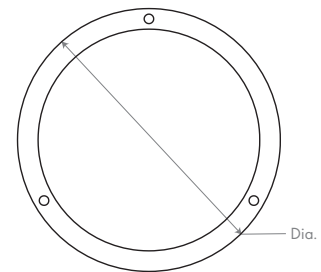

ORACLE Wall Sconce / Ceiling Mount
3-620-xx

oxygen

FIXTURE TYPE _____

LOCATION _____

PROJECT _____

DATE _____

-40 Aged Brass

-14 Polished Chrome

-15 Black

-22 Oiled Bronze

-24 Satin Nickel

LIGHT SOURCE	2 x 10.1W LED, 3000K, CRI 90
LUMINAIRE POWER	24.1W at 120V
RATED LIFE	60000 hr RL
OPTIONAL COLOR TEMPERATURES	2700K, 3500K, 4000K
LUMEN OUTPUT	Delivered: 1952 lm (LM-79)
INPUT VOLTAGE	120V to 277V AC, 50/60Hz
DRIVER OUTPUT	700mA, 29.4W max power
DIMMING	TRIAC and ELV dimming at 120V AC; 0-10V dimming, 100% to 10% current output
CONSTRUCTION	Plated Steel and Acrylic
DIFFUSER	- Matte White Acrylic
FINISHES	Polished Chrome (-14), Black (-15), Oiled Bronze (-22), Satin Nickel (-24), Aged Brass (-40)
MOUNTING	4" Octagonal J-Box
STANDARDS	UL Dry/Damp listed, Conforms to UL STD 1598, Certified CAN/CSA STD C22.2 No 250.0.

DIMENSIONS

Dia: 17.75"

H: 4.25"

Order example for standard fixture:

3-620-22 (x- Voltage - xxx-Sequence # - xx-Finish)

3: 120V to 277V

Order example for optional color temperatures: **3-620-2722**

27: 2700K, **35:** 3500K, **40:** 4000K