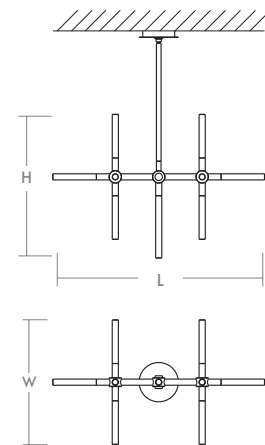

TALI Chandelier
3-603-xx

oxygen

FIXTURE TYPE _____ LOCATION _____
PROJECT _____ DATE _____

-24 Satin Nickel

-40 Aged Brass

LIGHT SOURCE	LED Arrays, 3000K, CRI 90
LUMINAIRE POWER	29.5W at 120V
RATED LIFE	50000 hr RL
OPTIONAL COLOR TEMPERATURES	3000K Only
LUMEN OUTPUT	Delivered: 834 lm (LM-79)
INPUT VOLTAGE	120V AC, 60Hz
DRIVER OUTPUT	720mA, 26W max power
DIMMING	TRIAC Dimming
CONSTRUCTION	Cold Rolled Steel Housing and Canopy
DIFFUSER	- Clear Bubble Acrylic
FINISHES	Satin Nickel (-24), Aged Brass (-40)
MOUNTING	4" Octagonal J-Box
STANDARDS	ETL Damp listed, Conforms to UL STD 1598, Certified CAN/CSA STD C22.2 No 250.0.

DIMENSIONS

Dia. Canopy:	6.69"
W. Fixture:	20.00"
L. Fixture:	34.00"
H. Fixture:	23.125"

Supplied with 2-8", 2-12", and 3-16" stems to customize hanging height

Note: Canopy swivel allows up to a 22° slope

Order example for standard fixture:
3-603-24 (x- Voltage - xxx-Sequence # - xx-Finish)
3: 120V Only