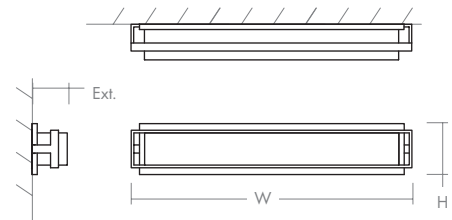

PLATO Vanity
3-534-xx

oxygen

FIXTURE TYPE _____ LOCATION _____
PROJECT _____ DATE _____

-24 Satin Nickel

-20 Polished Nickel

LIGHT SOURCE 1 x 11.7W LED, 3000K, CRI 90
LUMINAIRE POWER 14.1W at 120V
RATED LIFE 60000 hr RL
OPTIONAL COLOR TEMPERATURES 2700K, 3500K, 4000K
LUMEN OUTPUT Delivered: 1057 lm (LM-79)
INPUT VOLTAGE 120V to 277V AC, 50/60Hz
DRIVER OUTPUT 350mA, 14.7W max power
DIMMING TRIAC and ELV dimming at 120V AC; 0-10V dimming, 100% to 1% current output
CONSTRUCTION Plated Steel and Acrylic
DIFFUSER - Matte White Acrylic
FINISHES Polished Nickel (-20), Satin Nickel (-24)
MOUNTING 4" Octagonal J-Box*
 *Deep J-Box (Required to house driver)
STANDARDS UL Dry/Damp listed, ADA Compliant, Conforms to UL STD 1598, Certified CAN/CSA STD C22.2 No 250.0.

DIMENSIONS
W: 26.50"
H: 4.75"
Ext: 3.375"
M.C: 2.37" From top of fixture

Order example for standard fixture:
3-534-24 (x- Voltage - xxx-Sequence # - xx-Finish)
3: 120V to 277V
 Order example for optional color temperatures: **3-534-2724**
27: 2700K, **35:** 3500K, **40:** 4000K