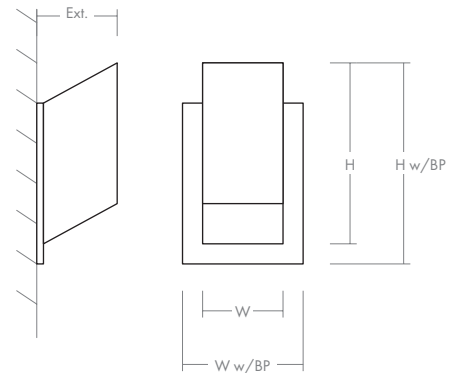

-24 Satin Nickel

-40 Aged Brass

With optional backplate

- LIGHT SOURCE** 1 x 7W Max LED GU10 Base (Lamp not included)
- LUMINAIRE POWER** 7.08W at 120V
- RATED LIFE** See LED lamp manufacturer specification
- LUMEN OUTPUT** Delivered: 258 lm (LM-79)**
- INPUT VOLTAGE** 120V
- DRIVER OUTPUT** N/A
- CONSTRUCTION** Plated Steel and Glass
- DIFFUSER** - Frosted Glass
- FINISHES** Gunmetal (-18), Satin Nickel (-24), Aged Brass (-40)
- MOUNTING** 2" x 3" J-Box, 4" Octagonal J-Box*, 4" Square J-Box with a single device mud ring
*Backplate required to cover J-Box
- STANDARDS** UL Dry/Damp listed, ADA Compliant, Conforms to UL STD 1598, Certified CAN/CSA STD C22.2 No 250.0.

**Lumen Output may vary based on the lamp that is used

DIMENSIONS

- W:** 3.00"
- H:** 6.75"
- Ext:** 3.00"
- M.C:** 4.20" From top of fixture

With optional backplate

- W:** 4.75"
- H:** 7.66"
- Ext:** 3.125"
- M.C:** 4.20" From top of fixture

Order example for standard fixture:
3-500-24 (x- Voltage - xxx-Sequence # - xx-Finish)
 3: 120V