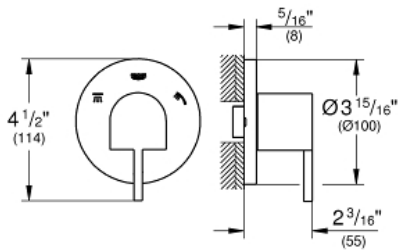

GROHE PLUS
3-Way Diverter Trim

MODEL # 29222003

Pure Freude
an Wasser

GROHE

Product Description:
GROHE PLUS
3-Way Diverter Trim

Standard Specification:

- For use with 3-way diverter rough-in valves (29 902) or (29 903)
- Without concealed body
- **GROHE StarLight** chrome finish

Applicable Codes & Standards:

- ASME A112.18.1/CSA B125.1
- LOGO CEC

Color:

- 29222003 StarLight Chrome