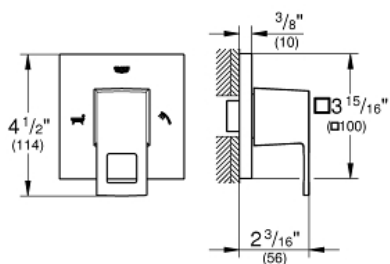

EUROCUBE
2-Way Shower Diverter
MODEL # 29218001

Pure Freude
an Wasser

GROHE

Product Description:
EUROCUBE
2-Way Shower Diverter

Standard Specification:

- GROHE StarLight chrome finish
- Metal lever handle for 2 outlets: shower head/hand shower
- For use with 2-way diverter rough-in valves (29 900) or (29 901)
- ADA Compliant

Applicable Codes & Standards:

- ASME A112.18.1/CSA B125.1
- ICC/ANSI A117.1

Color:

- 29218001 StarLight Chrome