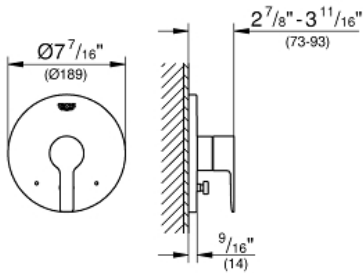

LINEARE  
Pressure Balance Valve Trim with  
Diverter

MODEL # 29168001

Pure Freude  
an Wasser

GROHE

**Product Description:**

**LINEARE**

**Pressure Balance Valve Trim with Diverter**

**Standard Specification:**

- Without concealed body
- For use with Grohsafe rough-in valve with diverter 35 016
- Escutcheon with wall sealing

**Applicable Codes & Standards:**

- ASME A112.18.1/CSA B125.1

**Color:**

- 29168001 StarLight Chrome