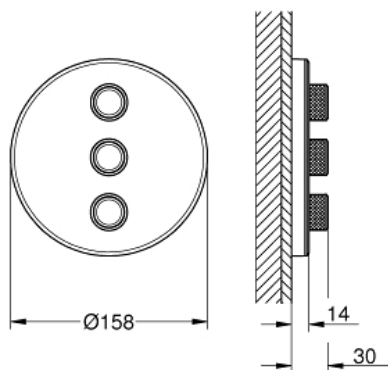

GROHTHERM SMARTCONTROL Triple Volume Control Trim

MODEL # 29152LS0

*Pure Freude
an Wasser*

GROHE

Product Description:

GROHTHERM SMARTCONTROL Triple Volume Control Trim

Standard Specification:

- Final installation set for:
- GROHE Rapido SmartBox 35 601 000
- Metal wall escutcheon with **GROHE QuickFix** (covered escutcheon and shaft sealing, covered fixing), 6° angle adjustable
- 3/8" (10 mm) thin profile escutcheon
- **GROHE StarLight** finish
- SmartControl push for ON-OFF, turn for volume adjustment from EcoJoy to Full Flow
- Includes various icons to customize push buttons
- Multiple outlets can be run simultaneously
- Cover plate in moon white acrylic glass
- Maximum flow performance combined: 17.2gpm (65L/min) @ 43.5 psi (3 bar)
- Optional flow reducer for CALGreen compliance included