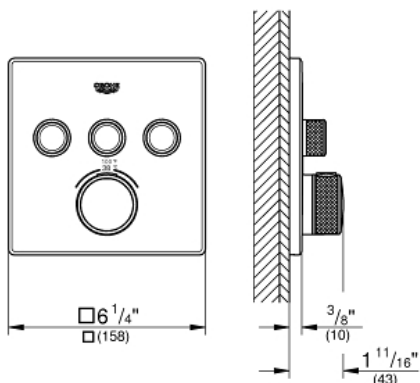

# GROHTHERM SMARTCONTROL Triple Function Thermostatic Trim with Control Module

MODEL # 29142000

Pure Freude  
an Wasser

GROHE

**Product Description:**  
**GROHTHERM SMARTCONTROL**  
Triple Function Thermostatic Trim with Control Module

**Standard Specification:**

- Final installation set for:
- Required rough-in-set sold separately (GROHE Rapido SmartBox 35 601 000)
- Metal wall escutcheon with **GROHE QuickFix** (covered escutcheon and shaft sealing, covered fixing), 6° angle adjustable
- 3/8" (10 mm) thin profile escutcheon
- **GROHE StarLight** chrome finish
- SmartControl push for ON-OFF, turn for volume adjustment from EcoJoy to Full Flow
- Includes various icons to customize push buttons
- **GROHE TurboStat** Compact cartridge with wax thermoelement
- **GROHE SafeStop** safety button at 100°F/38°C
- Built-in check valve with dirt strainer
- Multiple outlets can be run simultaneously
- Maximum flow performance combined: 9.5gpm (36L/min) @ 43.5 psi (3 bar)
- Optional flow reducer for CALGreen compliance included

**Applicable Codes & Standards:**

- ASME A112.18.1/CSA B125.1

**Color:**

- 29142000 StarLight Chrome