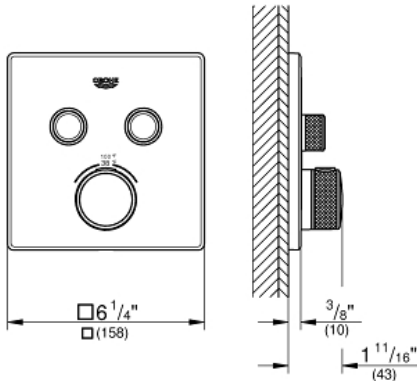

# GROHTHERM SMARTCONTROL Dual Function Thermostatic Trim with Control Module

MODEL # 29141000

Pure Freude  
an Wasser

GROHE

**Product Description:**  
**GROHTHERM SMARTCONTROL**  
**Dual Function Thermostatic Trim with Control Module**

**Standard Specification:**

- Final installation set for:
- Required rough-in-set sold separately (GROHE Rapido SmartBox 35 601 000)
- Metal wall escutcheon with **GROHE QuickFix** (covered escutcheon and shaft sealing, covered fixing), 6° angle adjustable
- 3/8" (10 mm) thin profile escutcheon
- **GROHE StarLight** chrome finish
- SmartControl push for ON-OFF, turn for volume adjustment from EcoJoy to Full Flow
- Includes various icons to customize push buttons
- **GROHE TurboStat** Compact cartridge with wax thermoelement
- **GROHE SafeStop** safety button at 100°F/38°C
- Built-in check valve with dirt strainer
- Multiple outlets can be run simultaneously
- Maximum flow performance combined: 7.7gpm (29L/min) @ 43.5 psi (3 bar)
- Optional flow reducer for CALGreen compliance included

**Applicable Codes & Standards:**

- ASME A112.18.1/CSA B125.1

**Color:**

- 29141000 StarLight Chrome