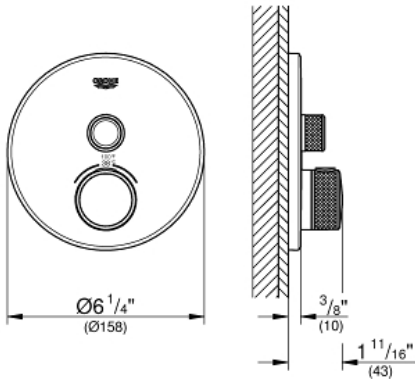

GROHTHERM SMARTCONTROL Single Function Thermostatic Trim with Control Module

MODEL # 29136000

Pure Freude
an Wasser

GROHE

Product Description:
GROHTHERM SMARTCONTROL
Single Function Thermostatic Trim with Control Module

Standard Specification:

- Final installation set for:
- Required rough-in-set sold separately (GROHE Rapido SmartBox 35 601 000)
- Metal wall escutcheon with **GROHE QuickFix** (covered escutcheon and shaft sealing, covered fixing), 6° angle adjustable
- 3/8" (10 mm) thin profile escutcheon
- **GROHE StarLight** chrome finish
- SmartControl push for ON-OFF, turn for volume adjustment from EcoJoy to Full Flow
- Includes various icons to customize push buttons
- **GROHE TurboStat** Compact cartridge with wax thermoelement
- **GROHE SafeStop** safety button at 100°F/38°C
- Built-in check valve with dirt strainer
- Maximum flow performance: 7.7gpm (29L/min) @ 43.5 psi (3 bar)
- Optional flow reducer for CALGreen compliance included

Applicable Codes & Standards:

- ASME A112.18.1/CSA B125.1

Color:

- 29136000 StarLight Chrome