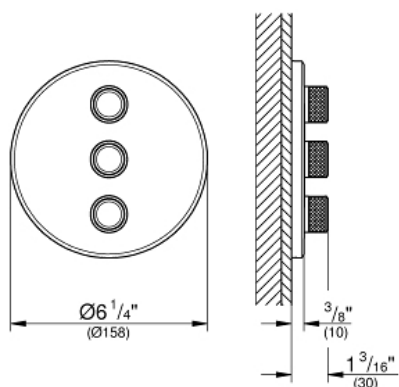

# GROHTHERM SMARTCONTROL Triple Volume Control Trim

MODEL # 29122000

Pure Freude  
an Wasser

**GROHE**

## Product Description: GROHTHERM SMARTCONTROL Triple Volume Control Trim

### Standard Specification:

- Final installation set for:
- GROHE Rapido SmartBox 35 601 000
- Metal wall escutcheon with **GROHE QuickFix** (covered escutcheon and shaft sealing, covered fixing), 6° angle adjustable
- 3/8" (10 mm) thin profile escutcheon
- **GROHE StarLight** chrome finish
- SmartControl push for ON-OFF, turn for volume adjustment from EcoJoy to Full Flow
- Includes various icons to customize push buttons
- Multiple outlets can be run simultaneously
- Maximum flow performance combined: 17.2gpm (65L/min) @ 43.5 psi (3 bar)
- Optional flow reducer for CALGreen compliance included