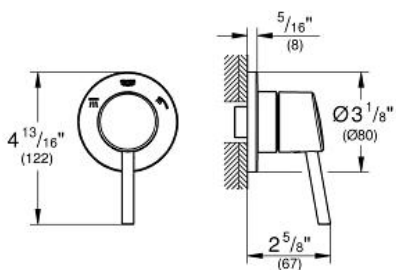

CONCETTO
3-Way Diverter Trim (Shower head/Hand Shower/Tub Spout)
MODEL # 29106001

Pure Freude
an Wasser

GROHE

ADA

Product Description:

CONCETTO

3-Way Diverter Trim (Shower head/Hand Shower/Tub Spout)

Standard Specification:

- GROHE StarLight chrome finish
- Metal lever handle for 3 outlets: shower head/hand shower/tub spout
- For use with 3-way diverter rough-in valves (29 902) or (29 903)
- ADA Compliant

Applicable Codes & Standards: